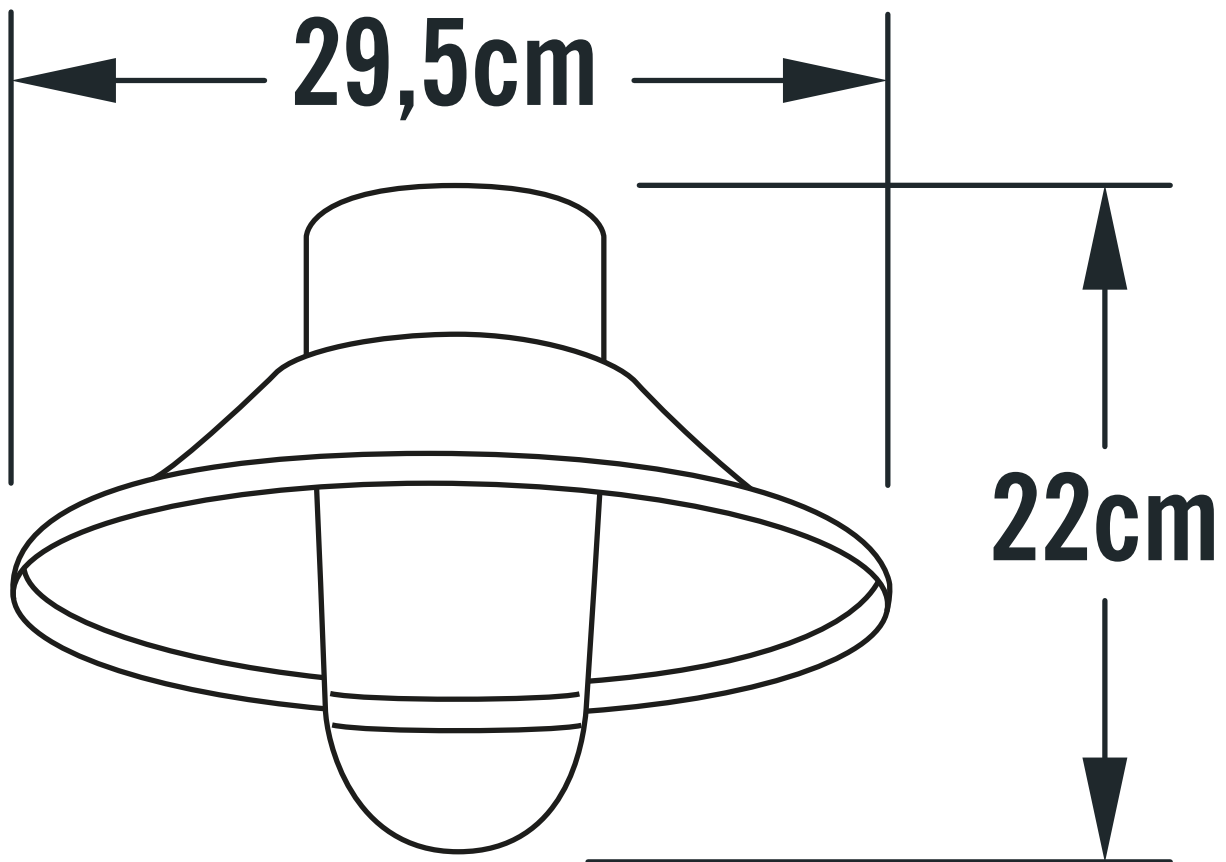

Konstsmide - Vega - 552-750 - LED Black IP44 Outdoor Ceiling Flush Light

CONTACT