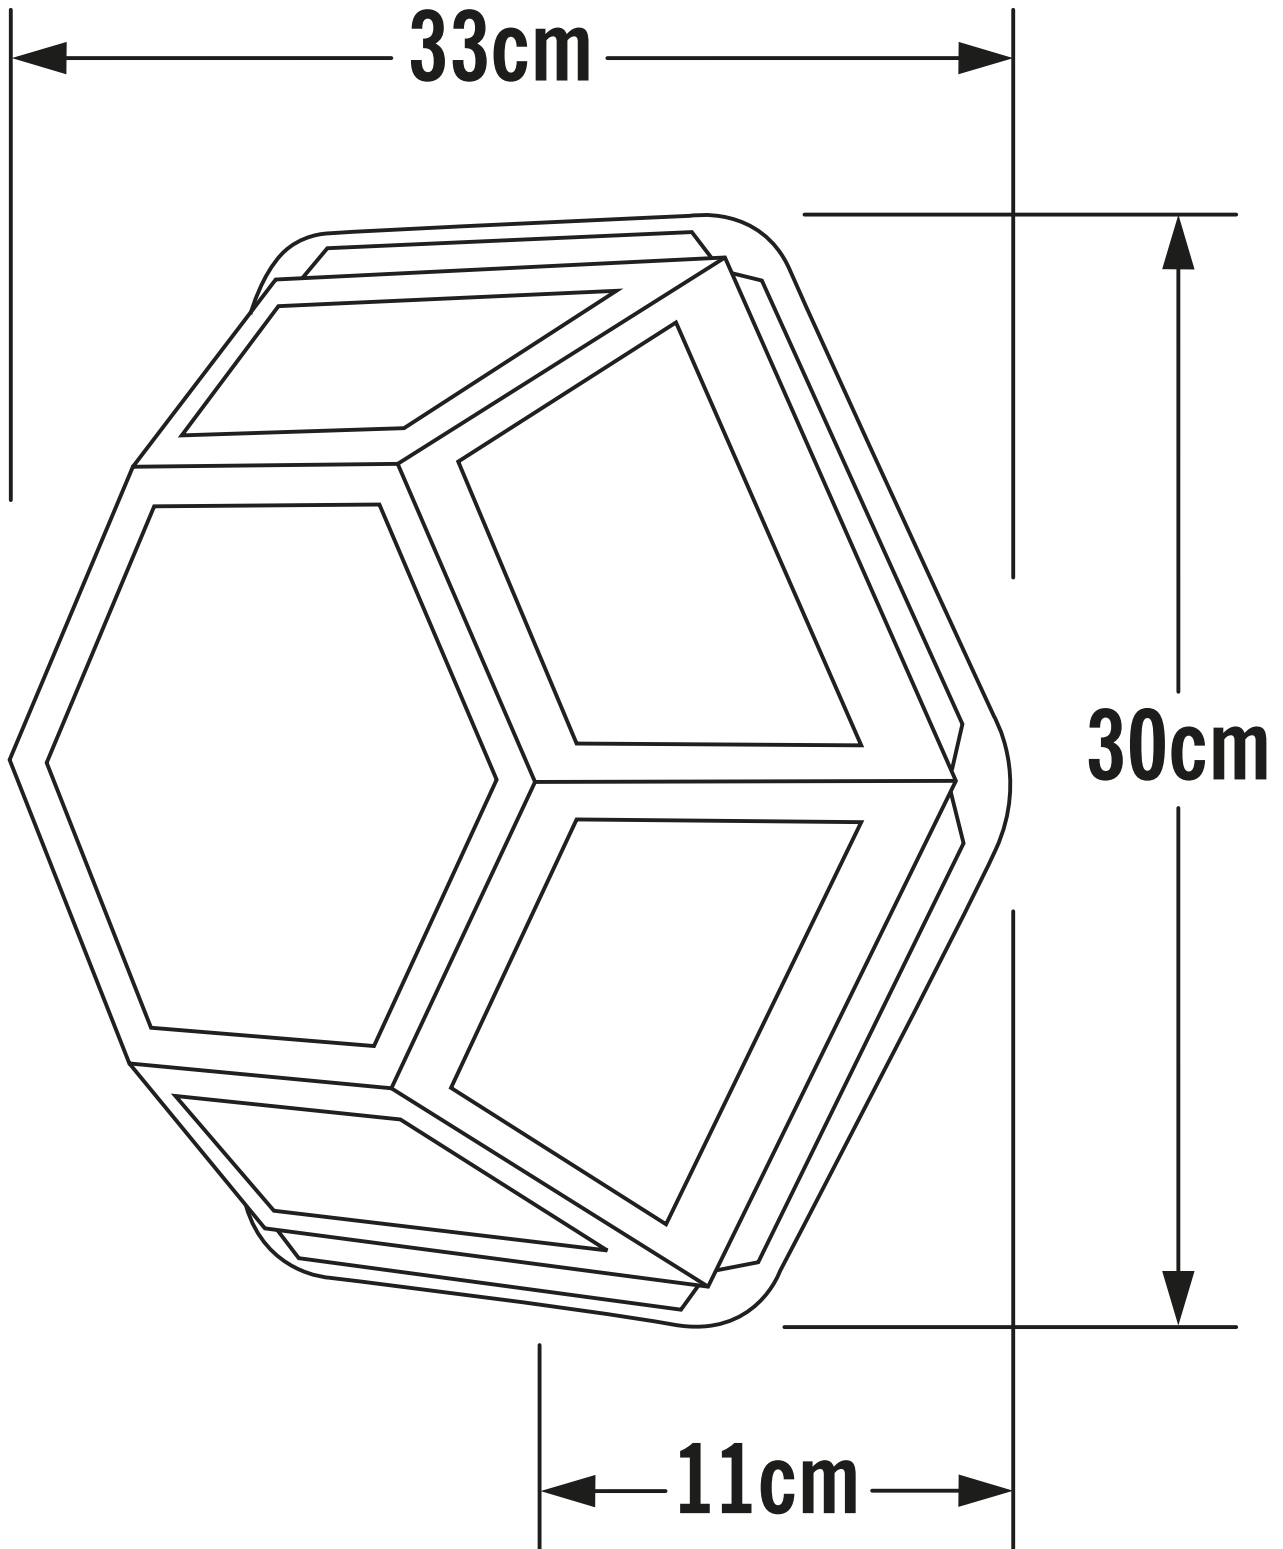

Konstsmide - Castor - 533-750 - Black Outdoor Half Lantern Wall Light

CONTACT