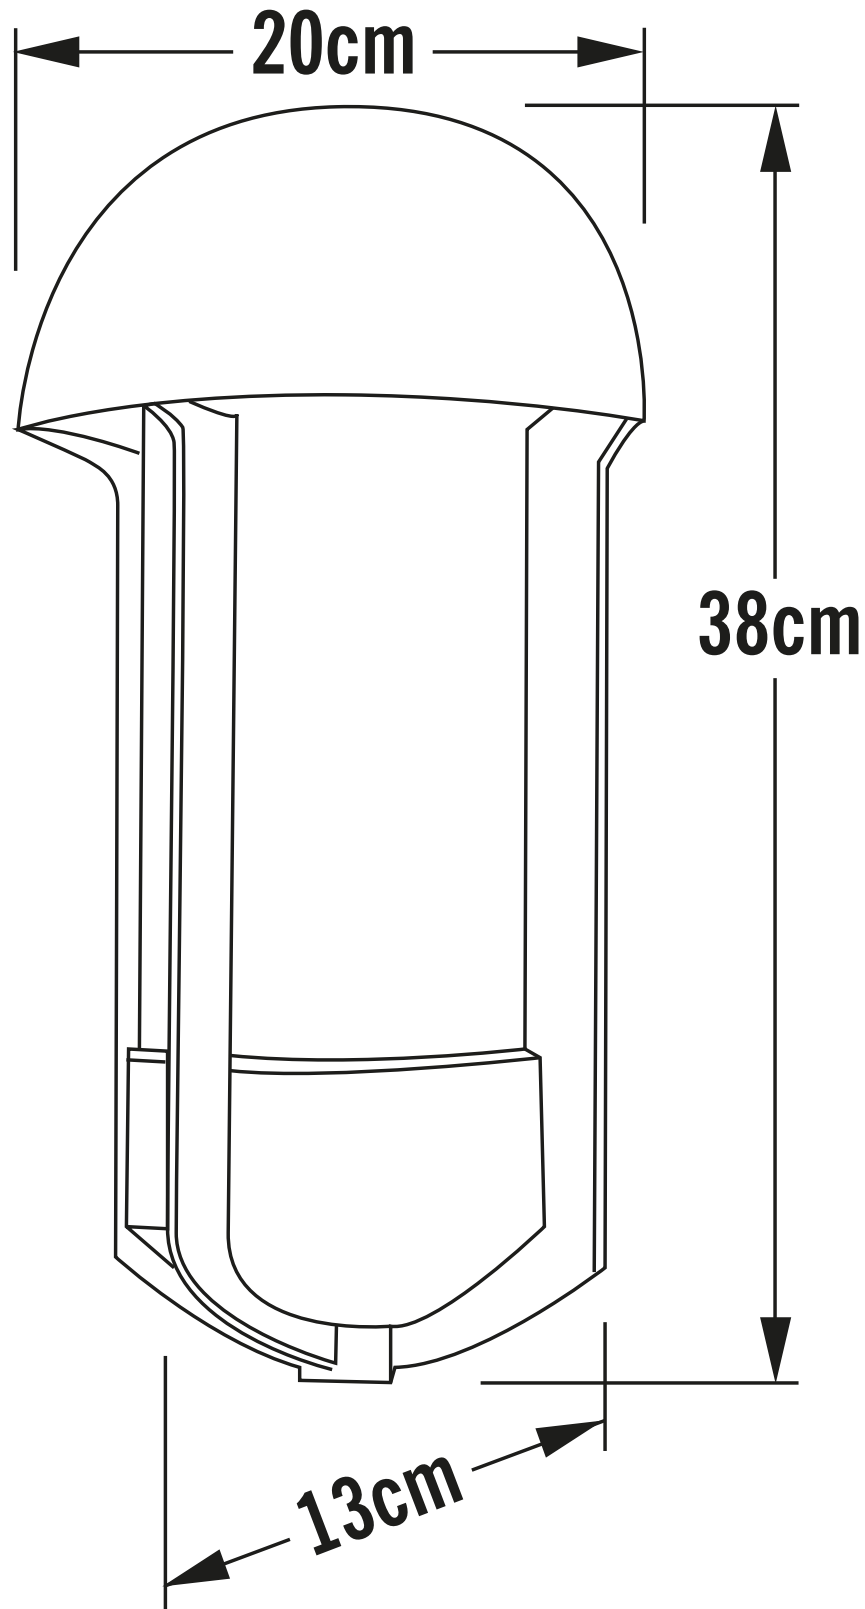

Konstsmide - Tyr - 510-752 - Black Outdoor Half Lantern Wall Light

CONTACT