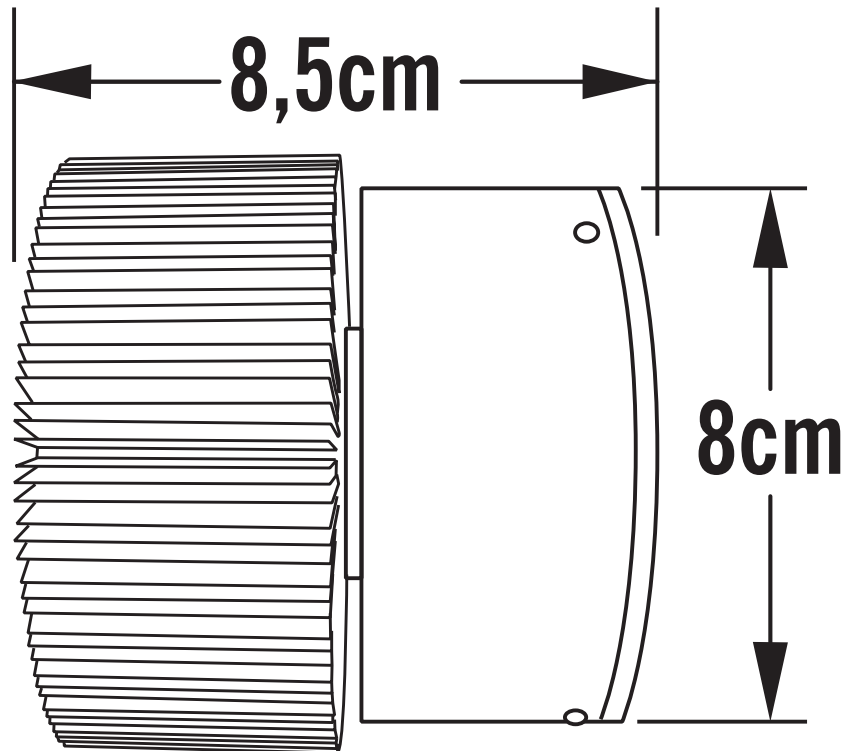

Konstsmide - Monza - 7900-800 - LED Brass IP54 Outdoor Wall Washer Light

**CONTACT**