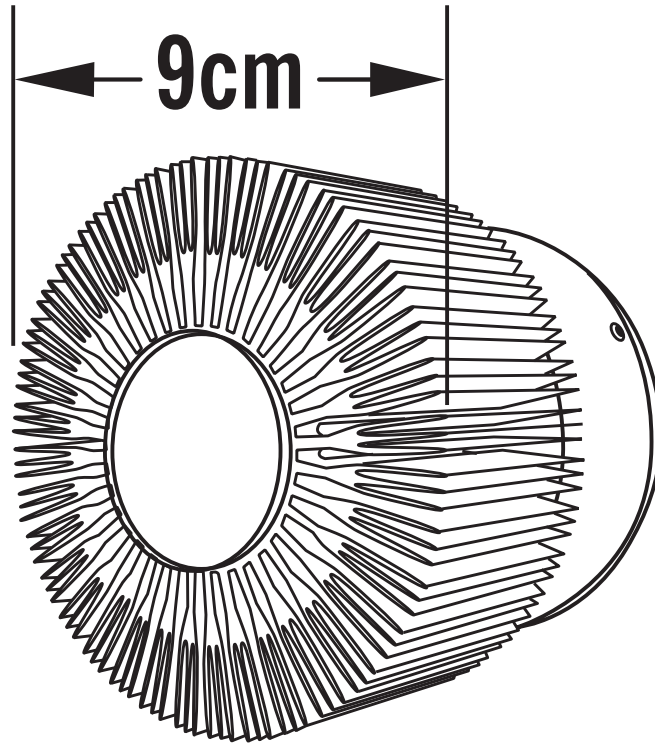

Konstsmide - Monza - 7900-800 - LED Brass IP54 Outdoor Wall Washer Light

**CONTACT**