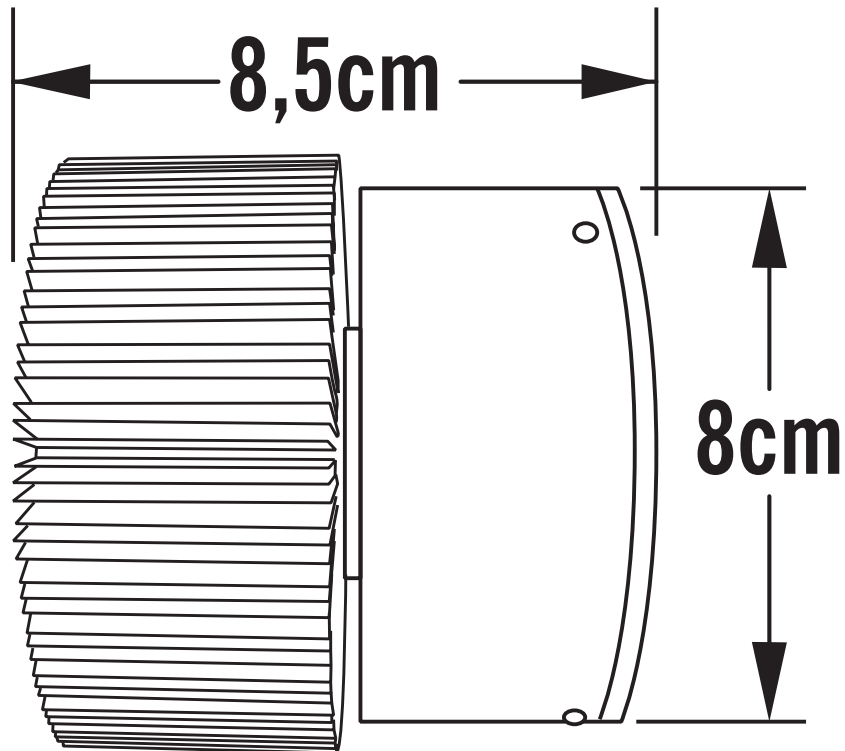

Konstsmide - Monza - 7900-900 - LED Copper IP54 Outdoor Wall Washer Light

CONTACT