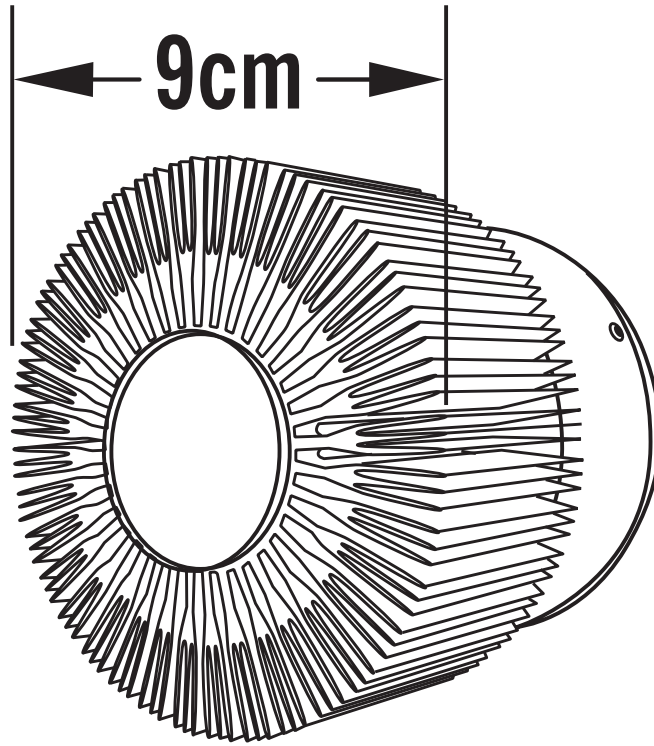

Konstsmide - Monza - 7900-900 - LED Copper IP54 Outdoor Wall Washer Light

CONTACT