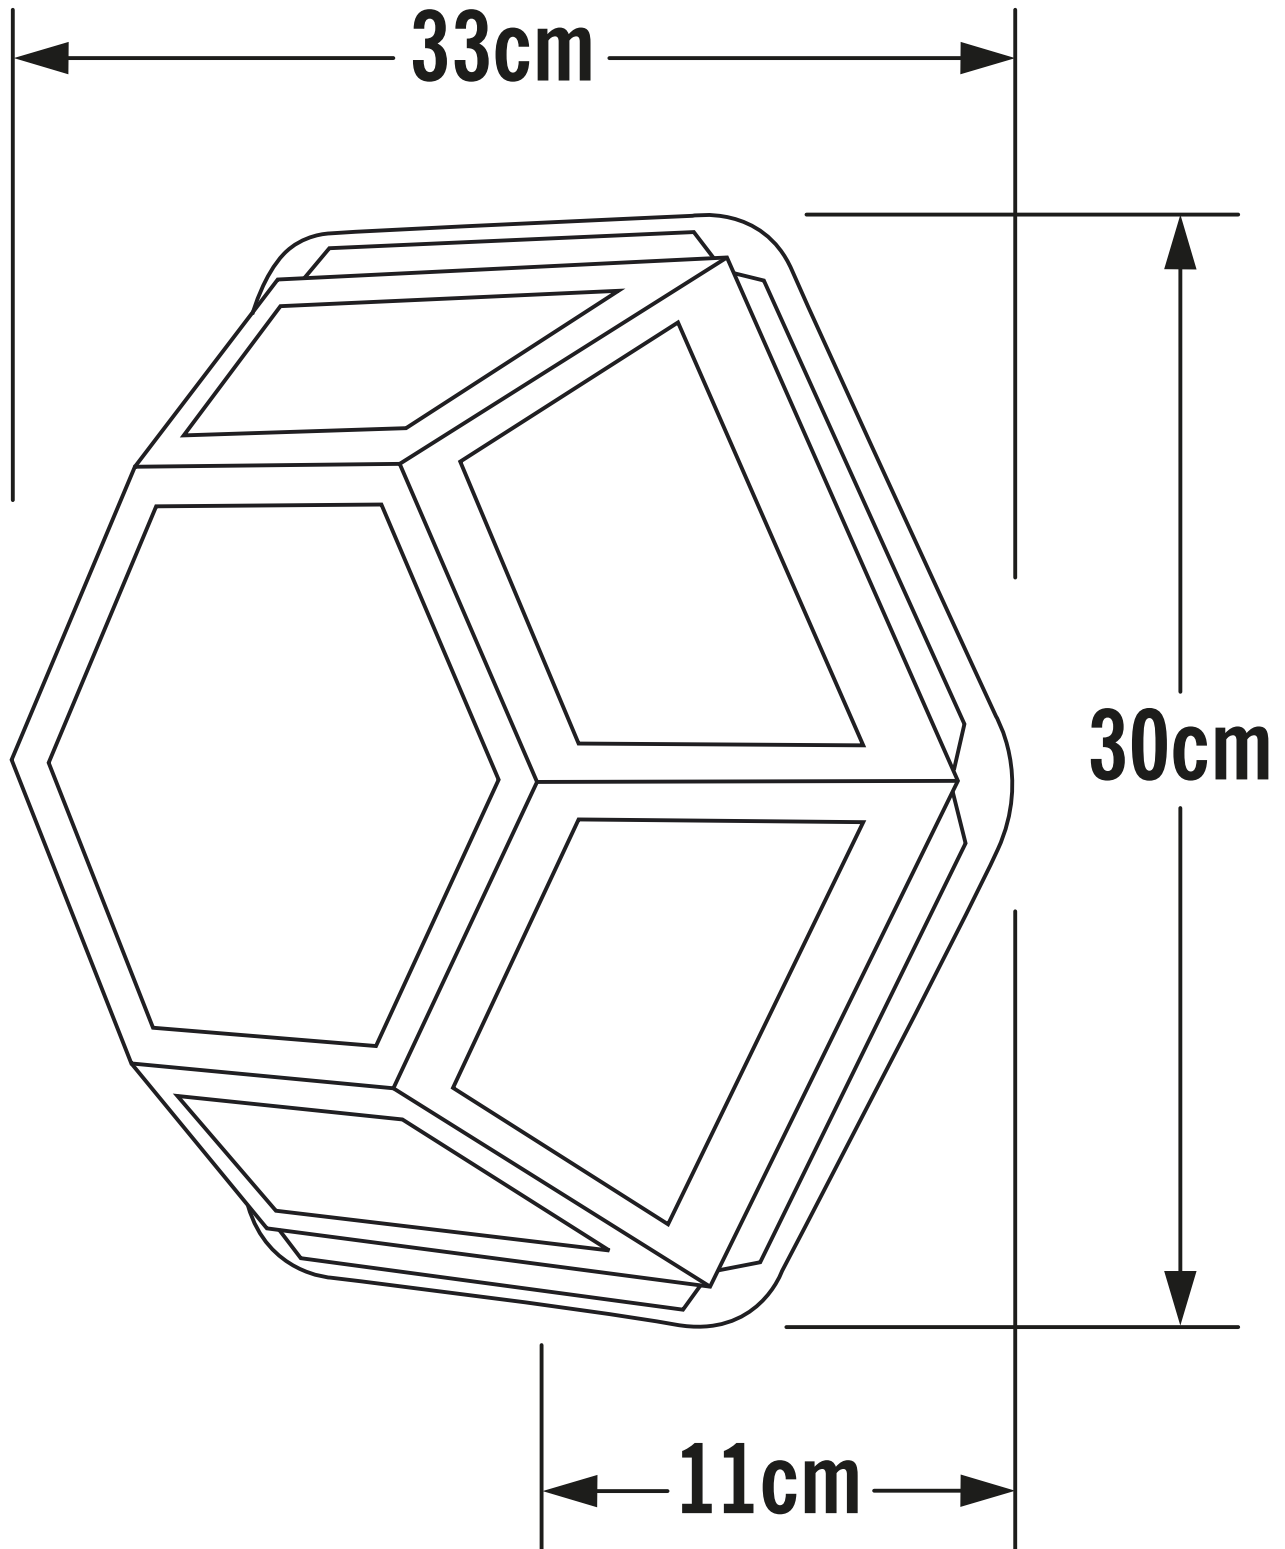

Konstsmide - Castor - 533-900 - Copper Outdoor Half Lantern Wall Light

CONTACT