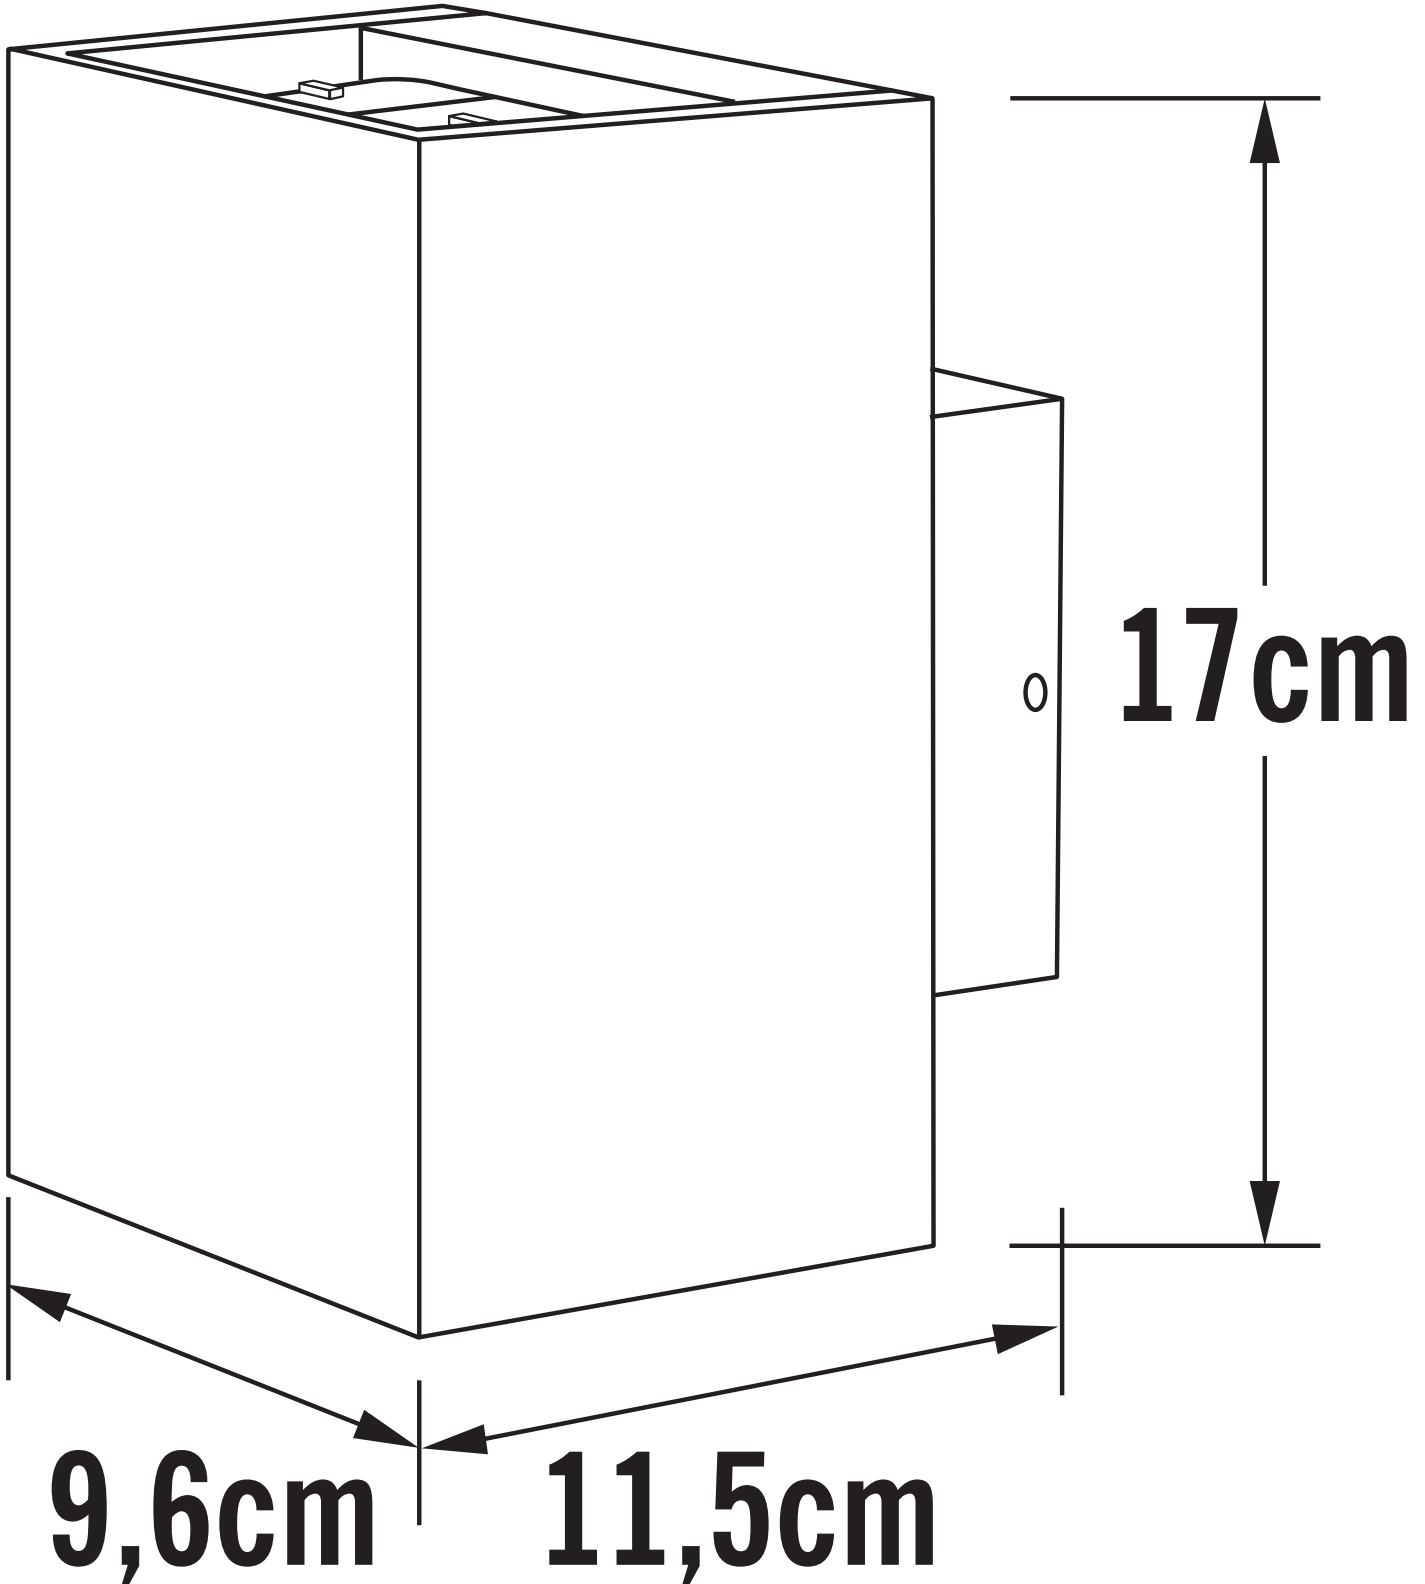

Konstsmide - Cremona - 7871-370 - LED Dark Grey 3 Light IP54 Outdoor Wall Washer Light

CONTACT