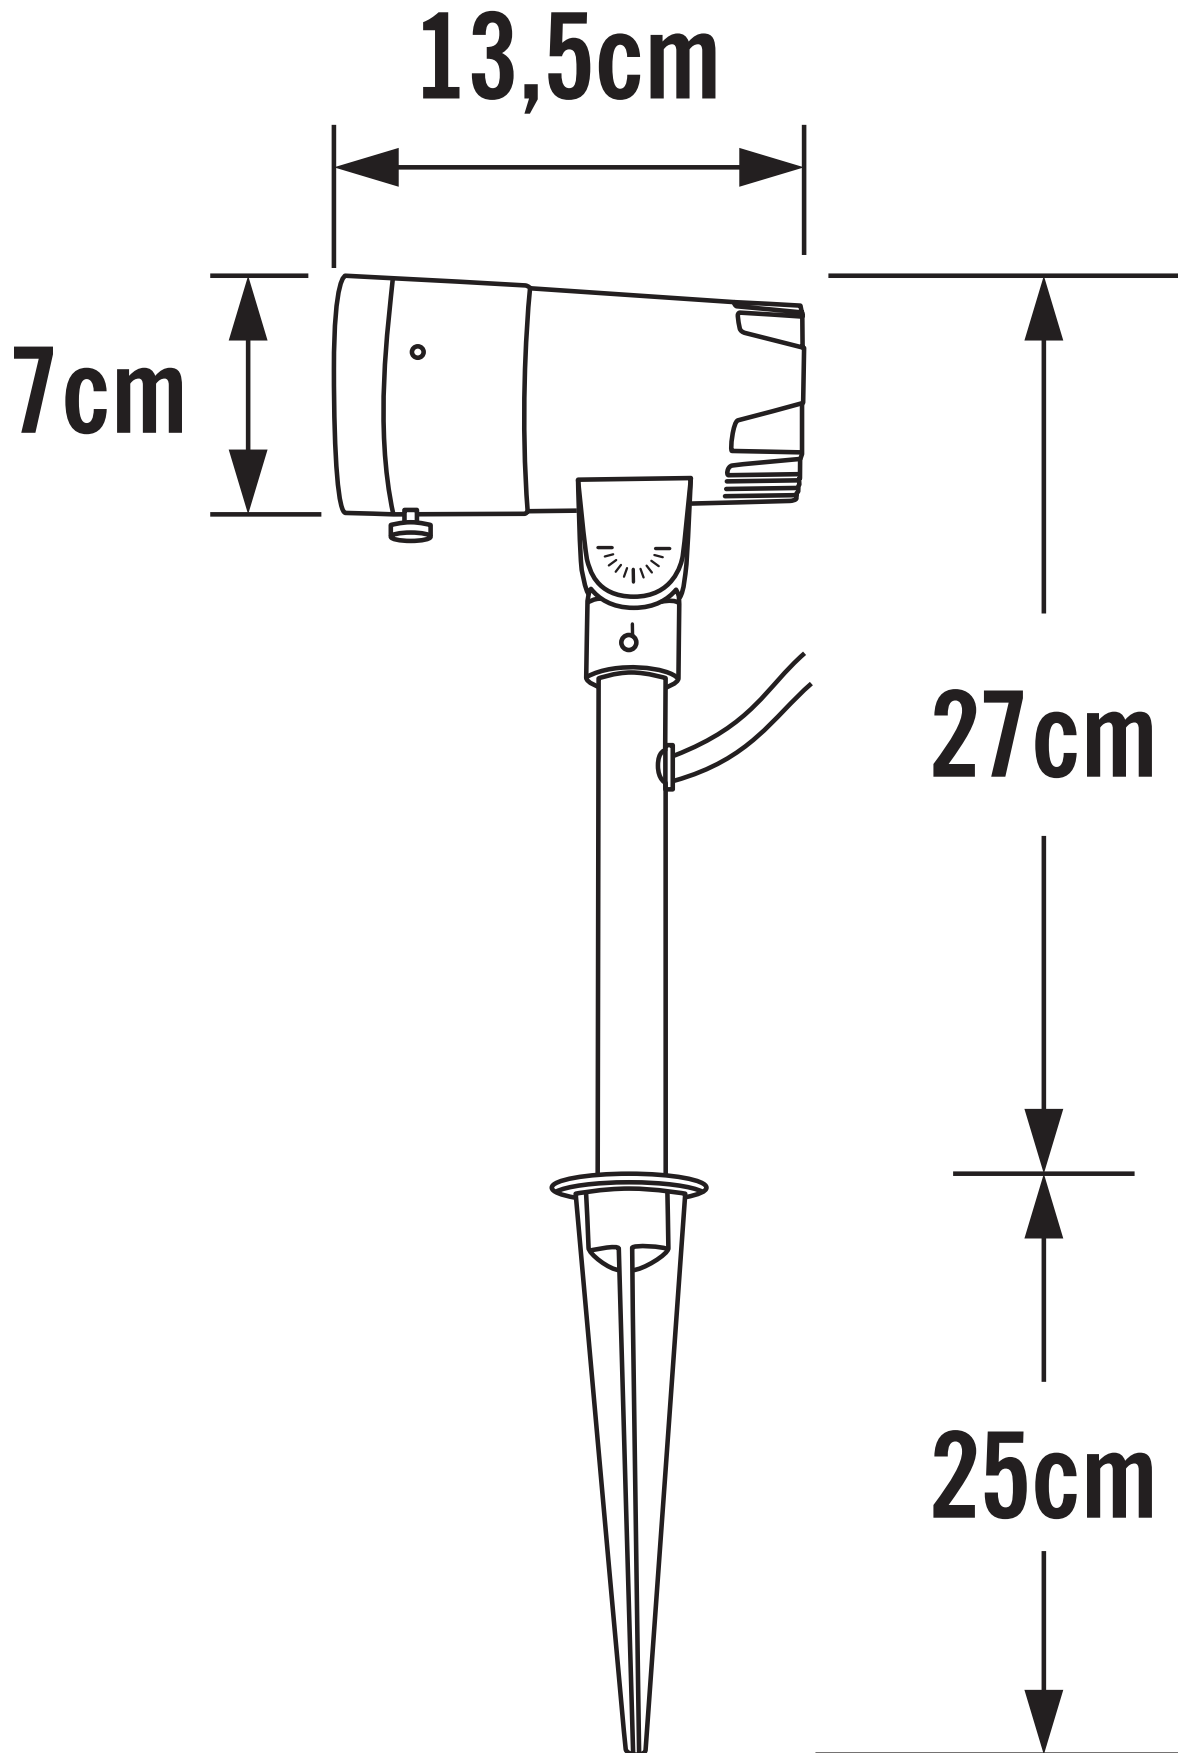

Konstsmide - Andria - 7475-370EE - LED Dark Grey IP44 Outdoor Spike Light

CONTACT