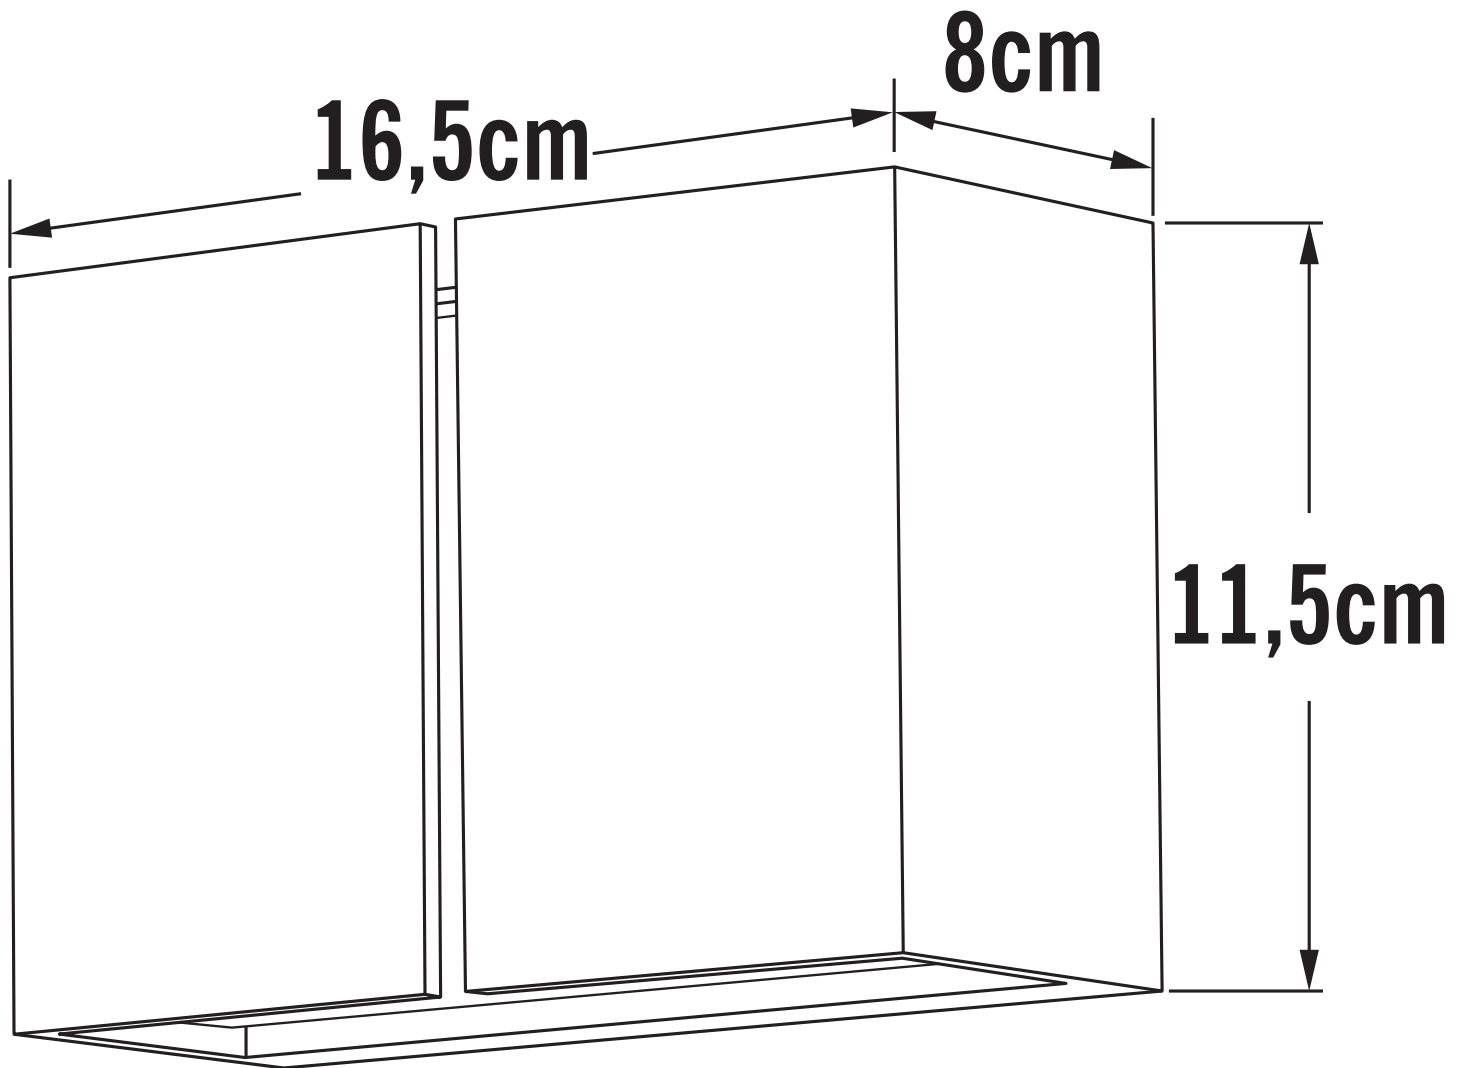

Konstsmide - Pavia - 7877-370 - LED Dark Grey 4 Light IP54 Outdoor Wall Washer Light

CONTACT