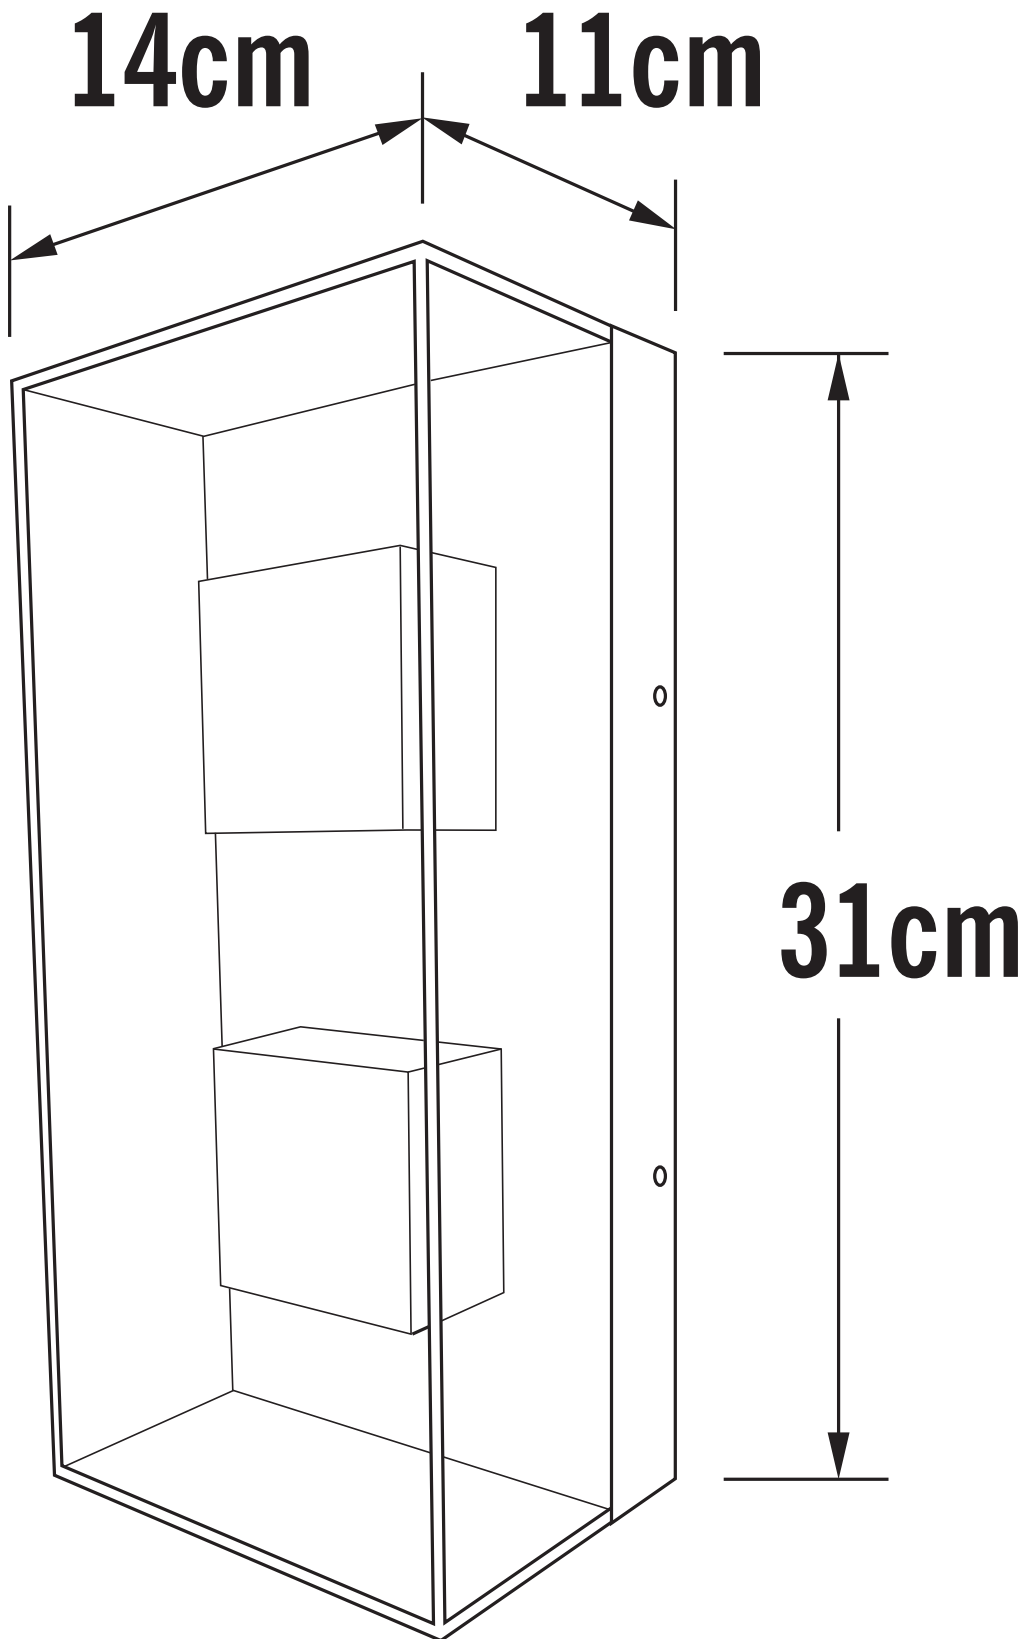

Konstsmide - Sanremo - 7936-310 - LED Grey 2 Light IP54 Outdoor Wall Washer Light

CONTACT