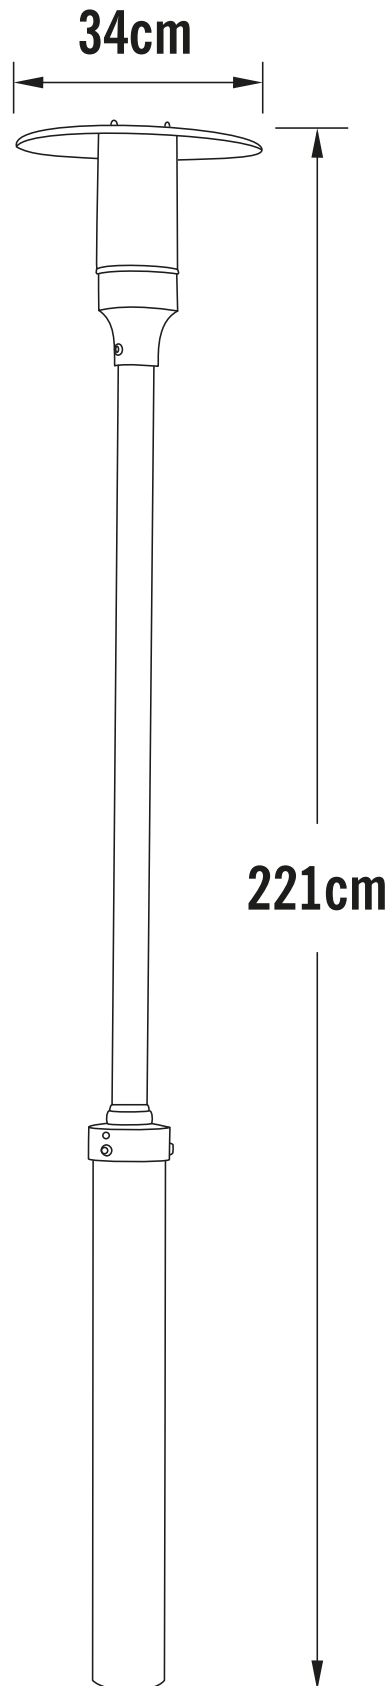

Konstsmide - Nova - 403-310 - Grey IP44 Outdoor Lamp Post

CONTACT