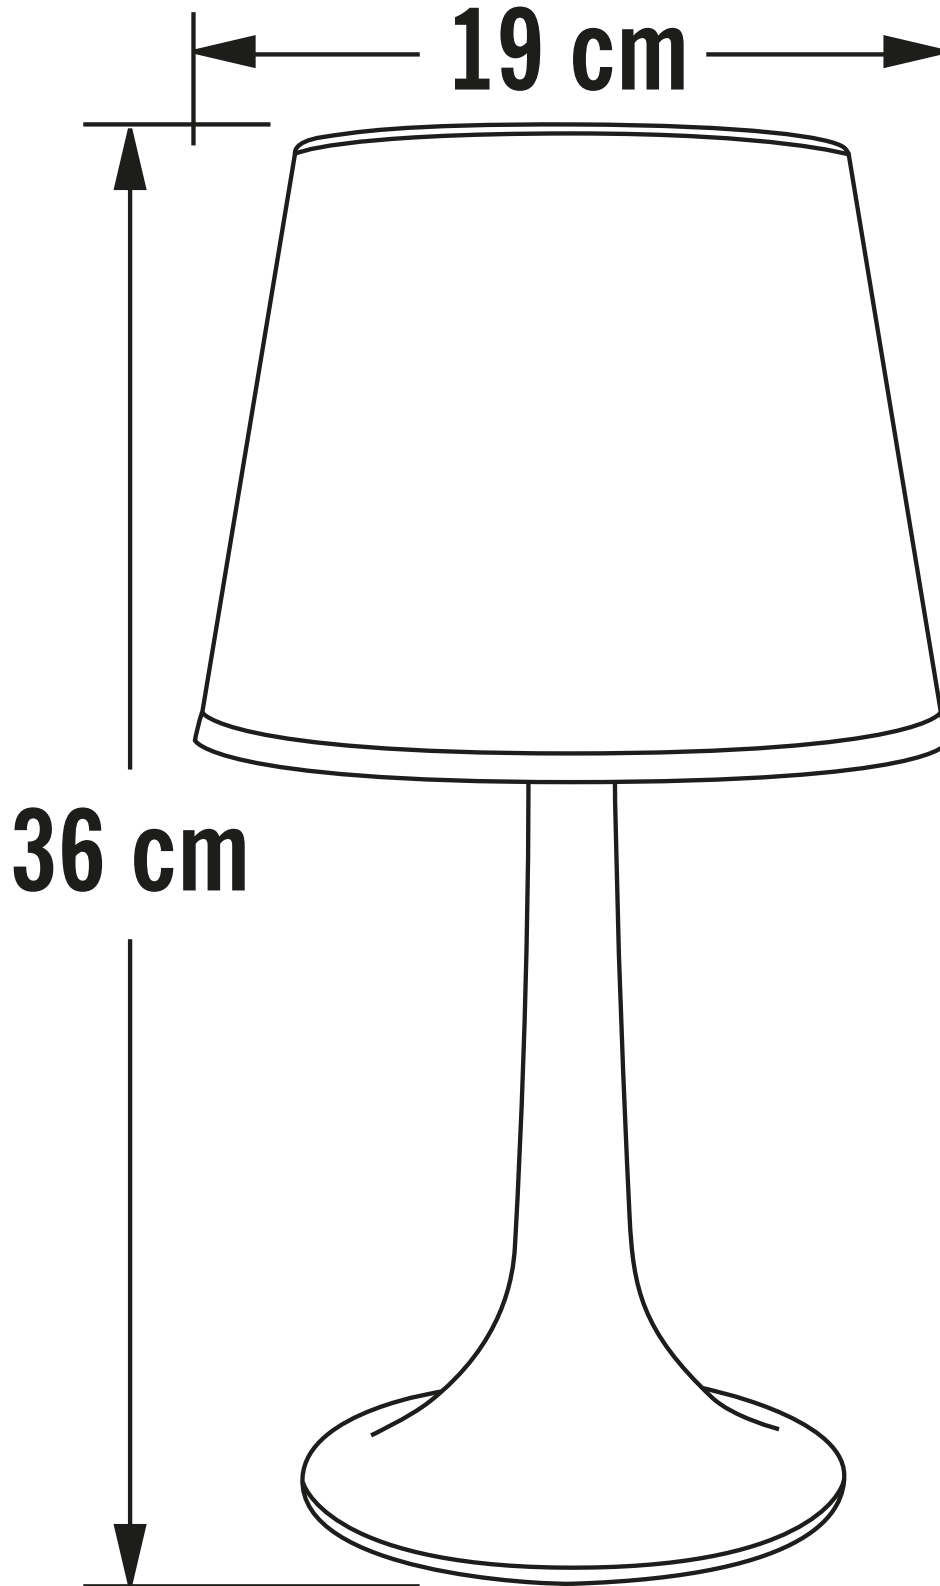

Konstsmide - Assisi - 7109-202 - LED White IP44 Solar Outdoor Portable Lamp

**CONTACT**