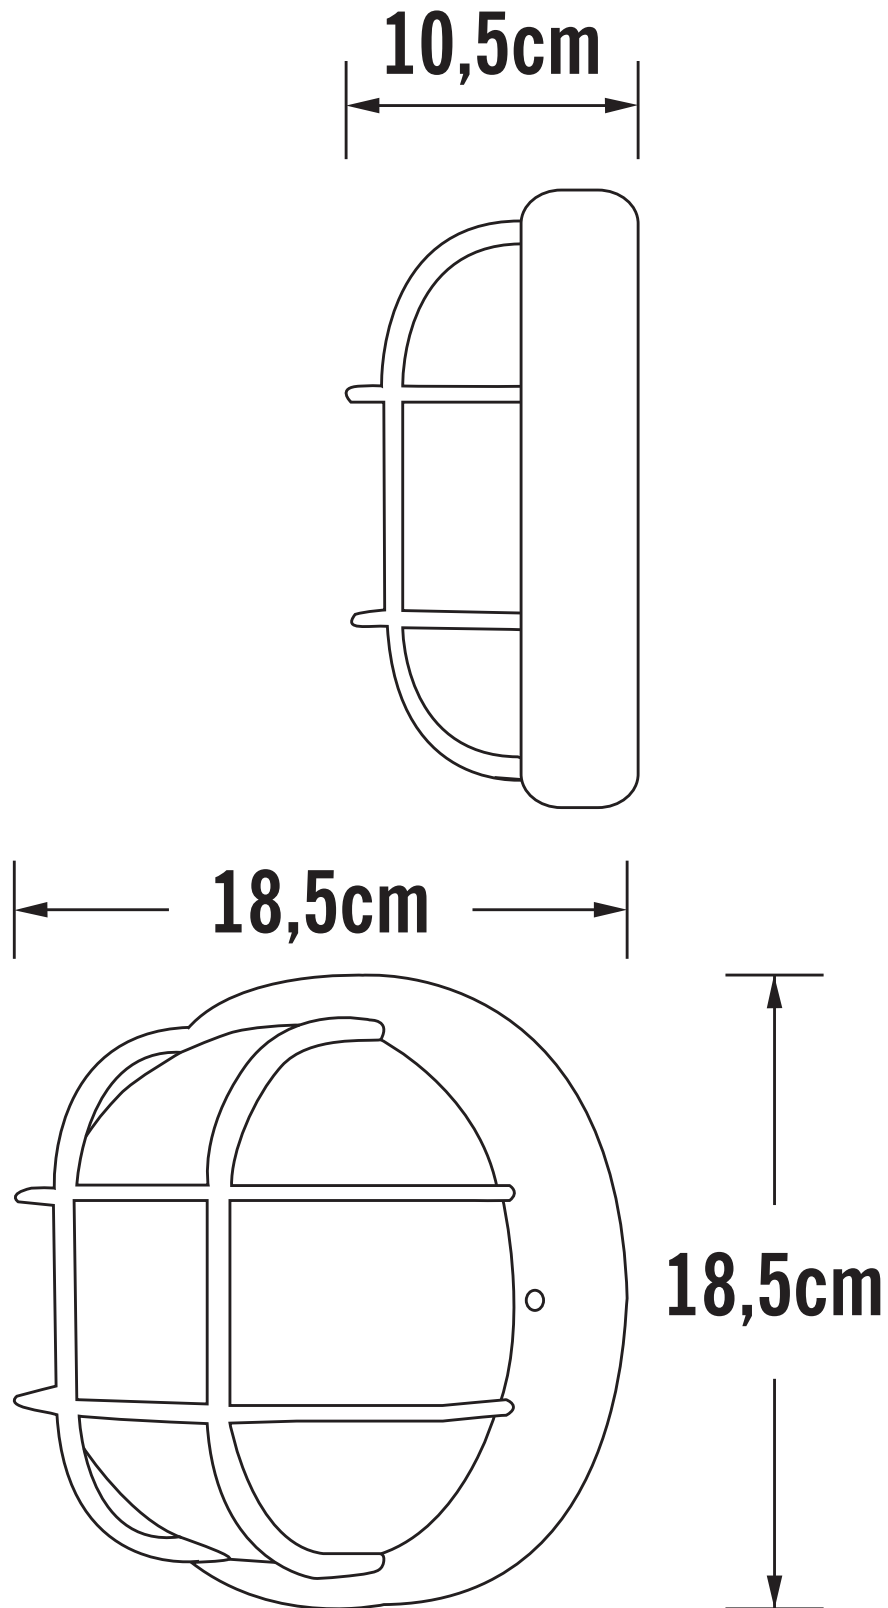

Konstsmide - Mantova - 7651-200 - White Clear Ribbed Glass IP44 Outdoor Bulkhead Light

CONTACT