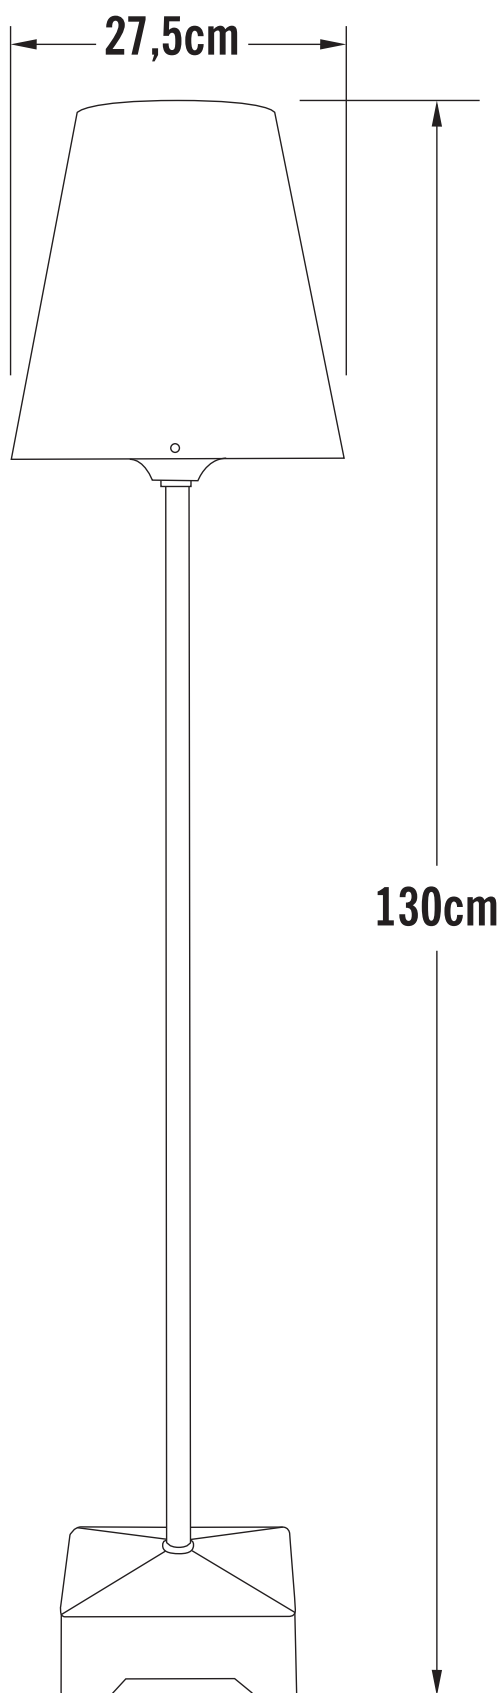

Konstsmide - Lucca - 450-300EE - Grey IP44 Outdoor Portable Lamp

CONTACT