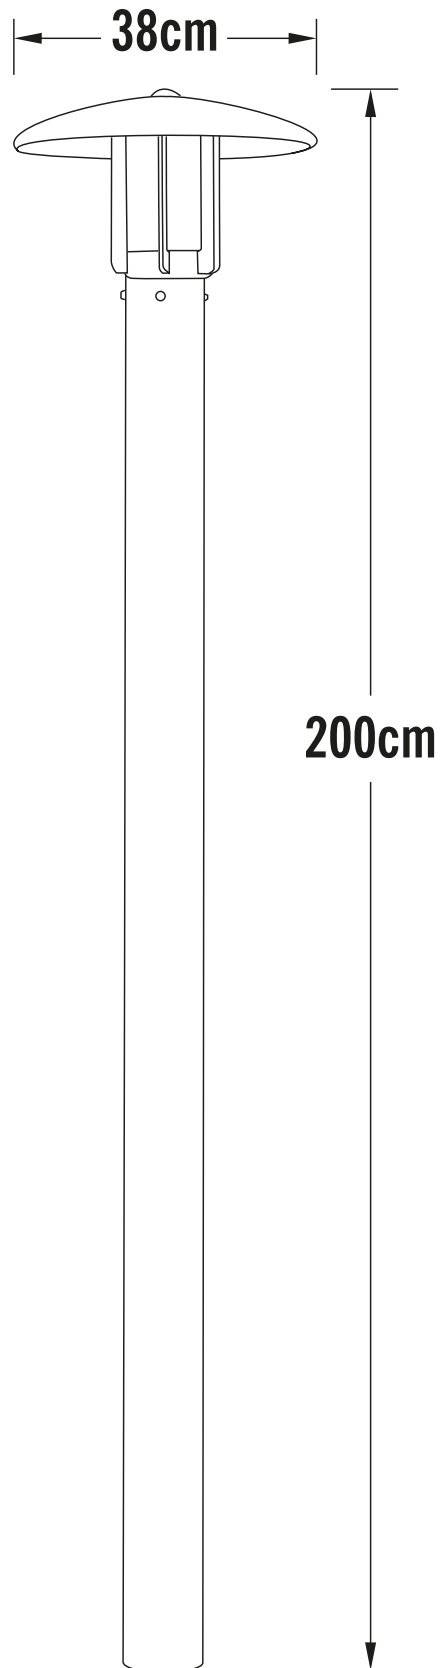

Konstsmide - Heimdal - 402-312 - Grey IP44 Outdoor Lamp Post

CONTACT