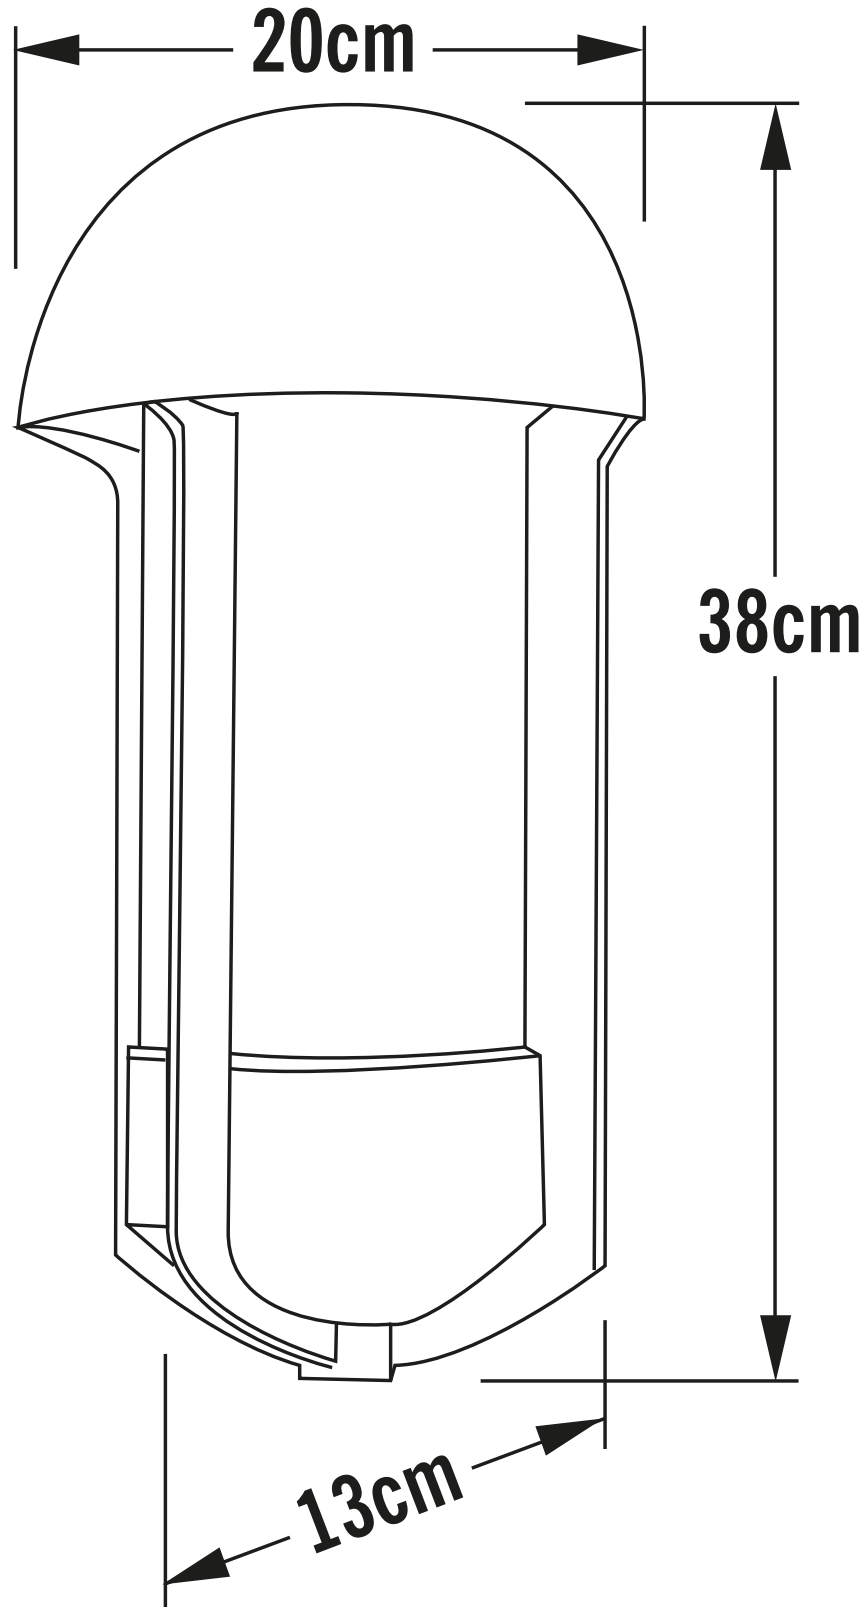

Konstsmide - Tyr - 510-312 - Grey Outdoor Half Lantern Wall Light

CONTACT