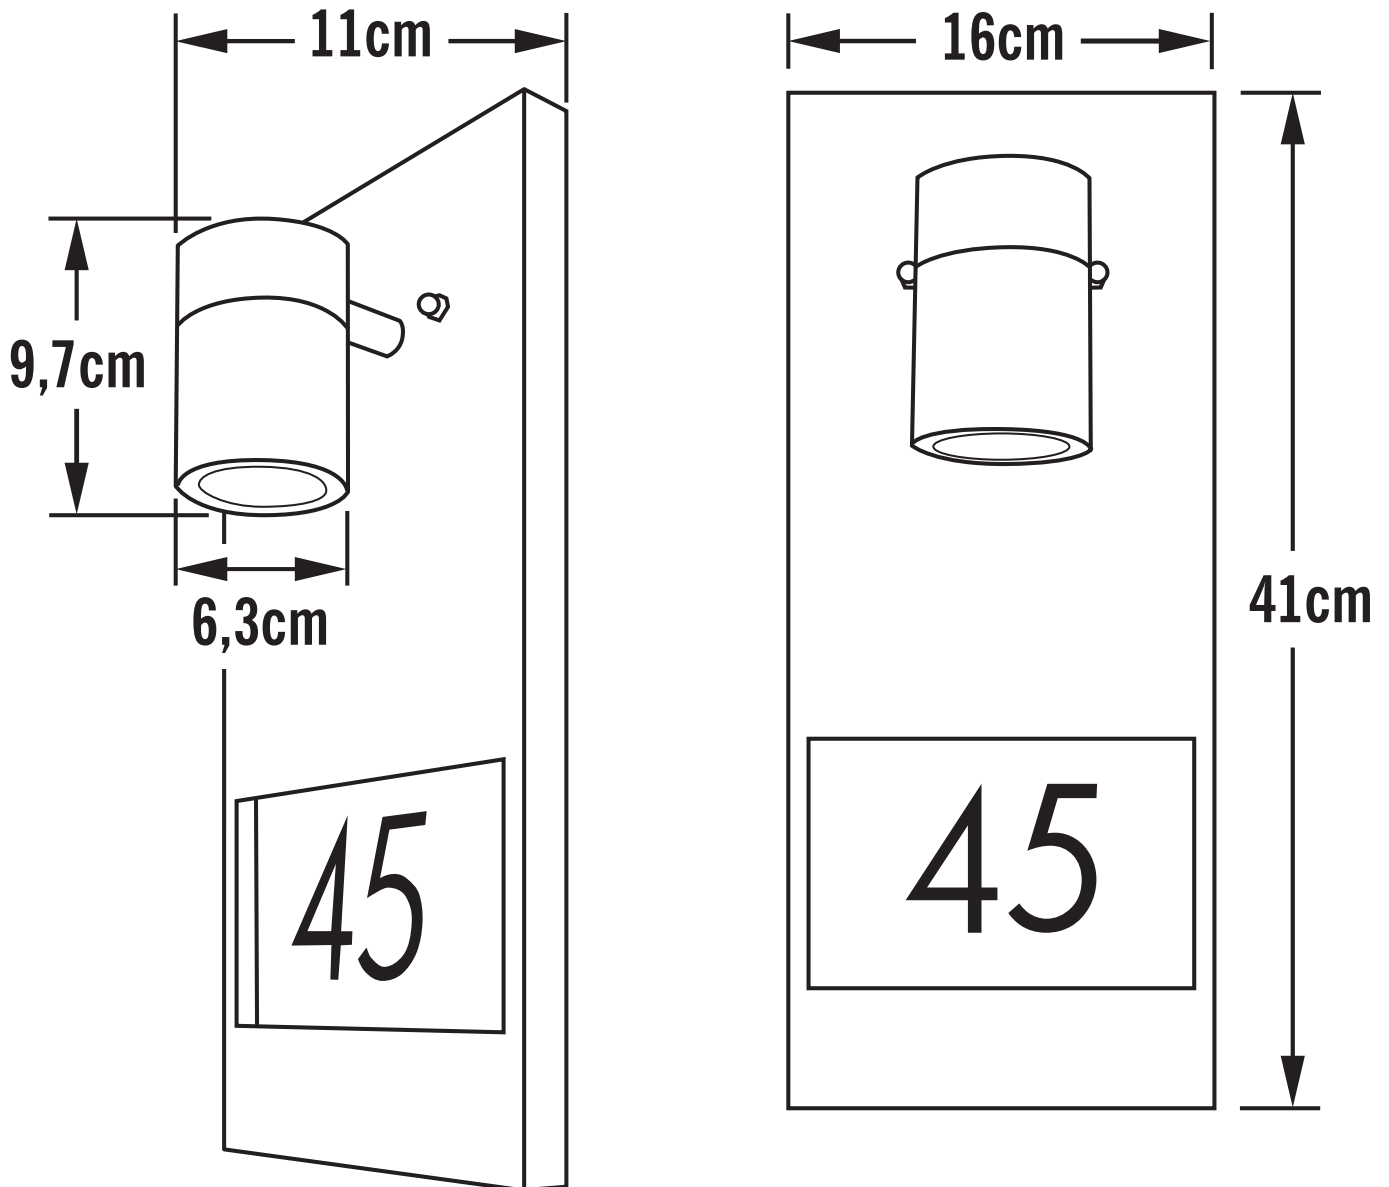

Konstsmide - Modena - 7655-320 - Galvanized Zinc Clear Glass IP44 Outdoor Wall Washer Light

CONTACT