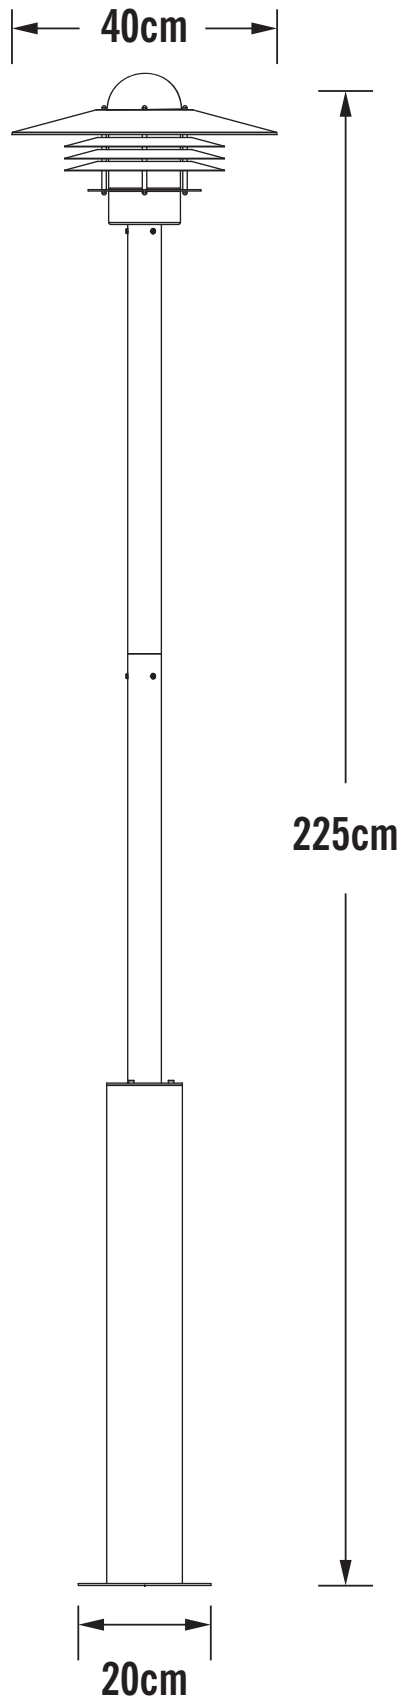

Konstsmide - Modena - 7336-320 - Galvanized Zinc IP44 Outdoor Lamp Post

CONTACT