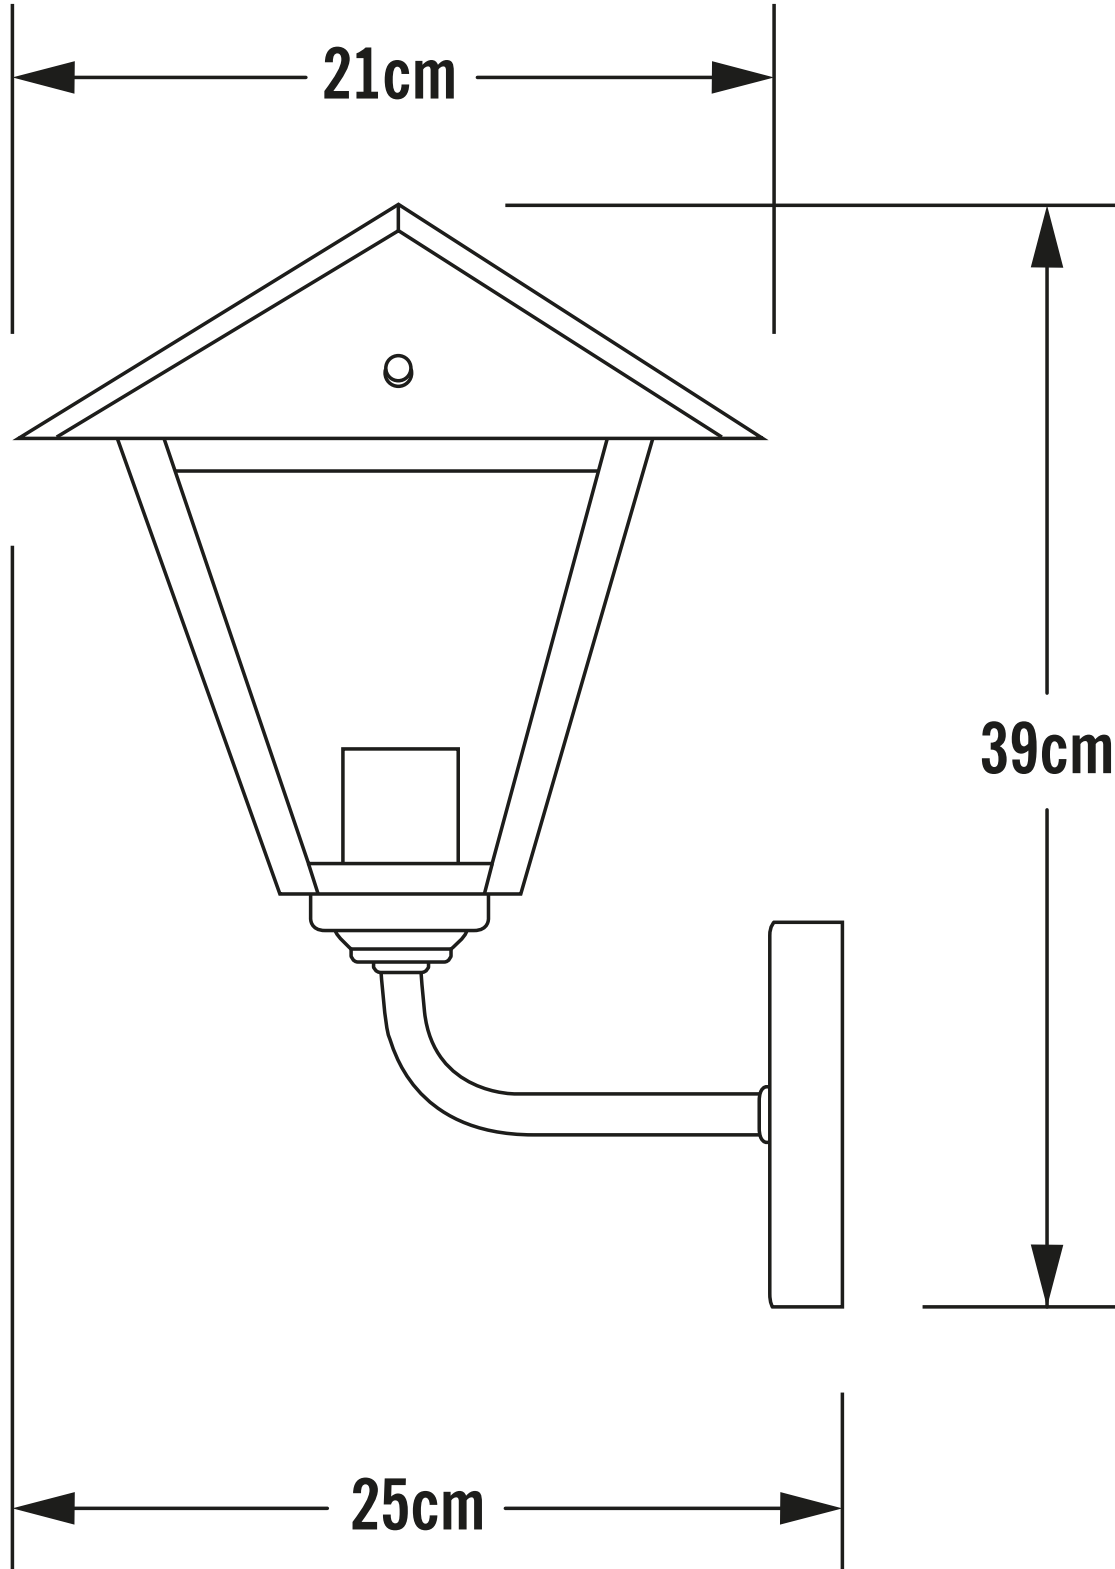

Konstsmide - Benu - 440-320 - LED Galvanized Zinc Outdoor Wall Light

CONTACT