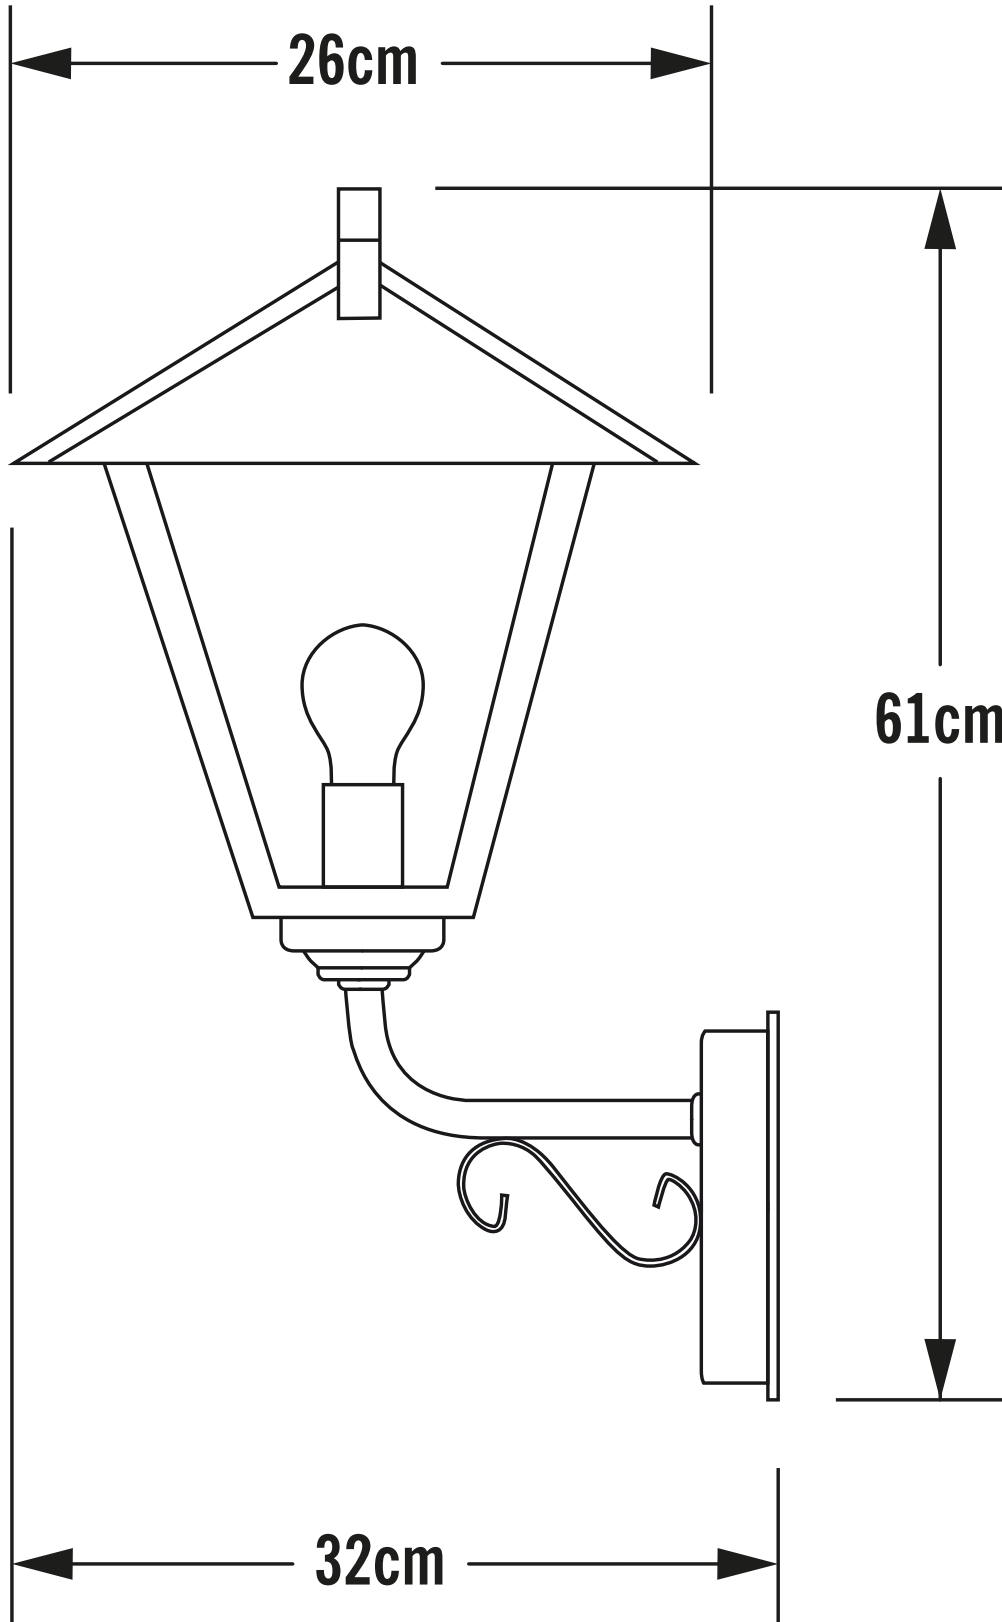

Konstsmide - Benu - 434-320 - Galvanized Zinc Outdoor Wall Light

CONTACT