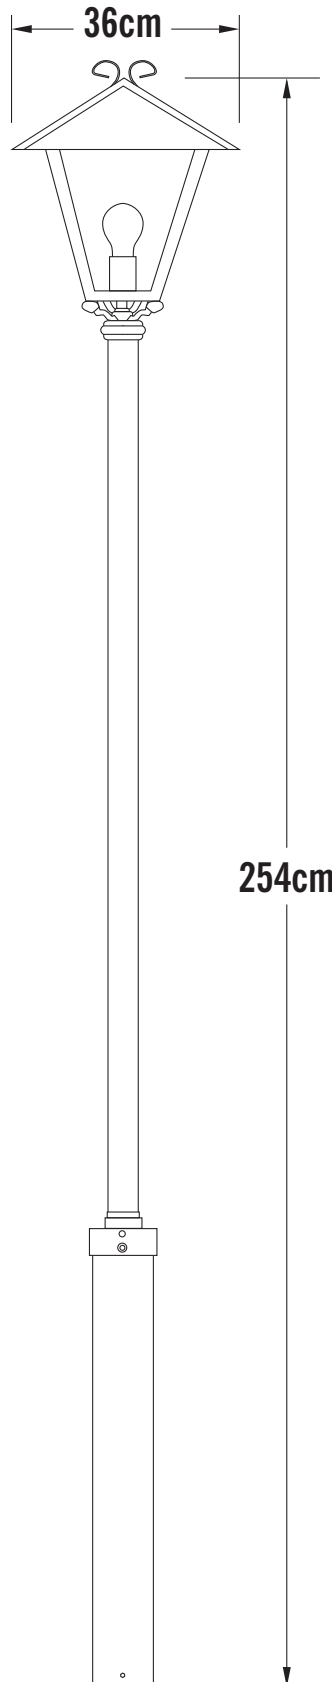

Konstsmide - Benu - 437-320 - Galvanized Zinc Outdoor Lamp Post

CONTACT