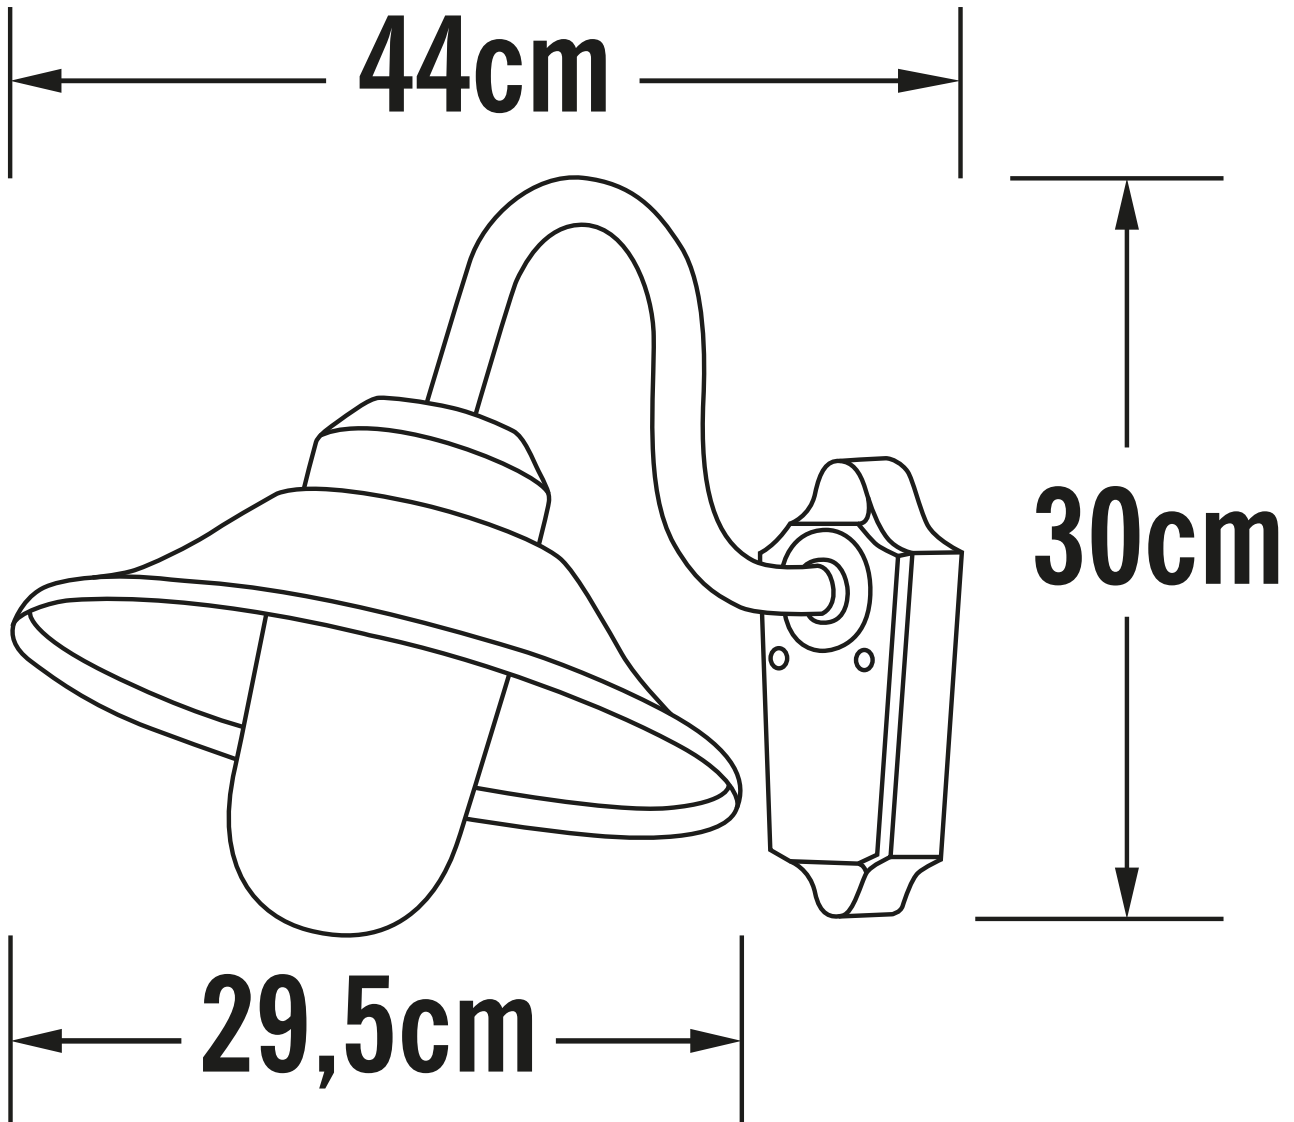

Konstsmide - Vega - 556-320 - Galvanized Zinc IP44 Outdoor Wall Light

CONTACT