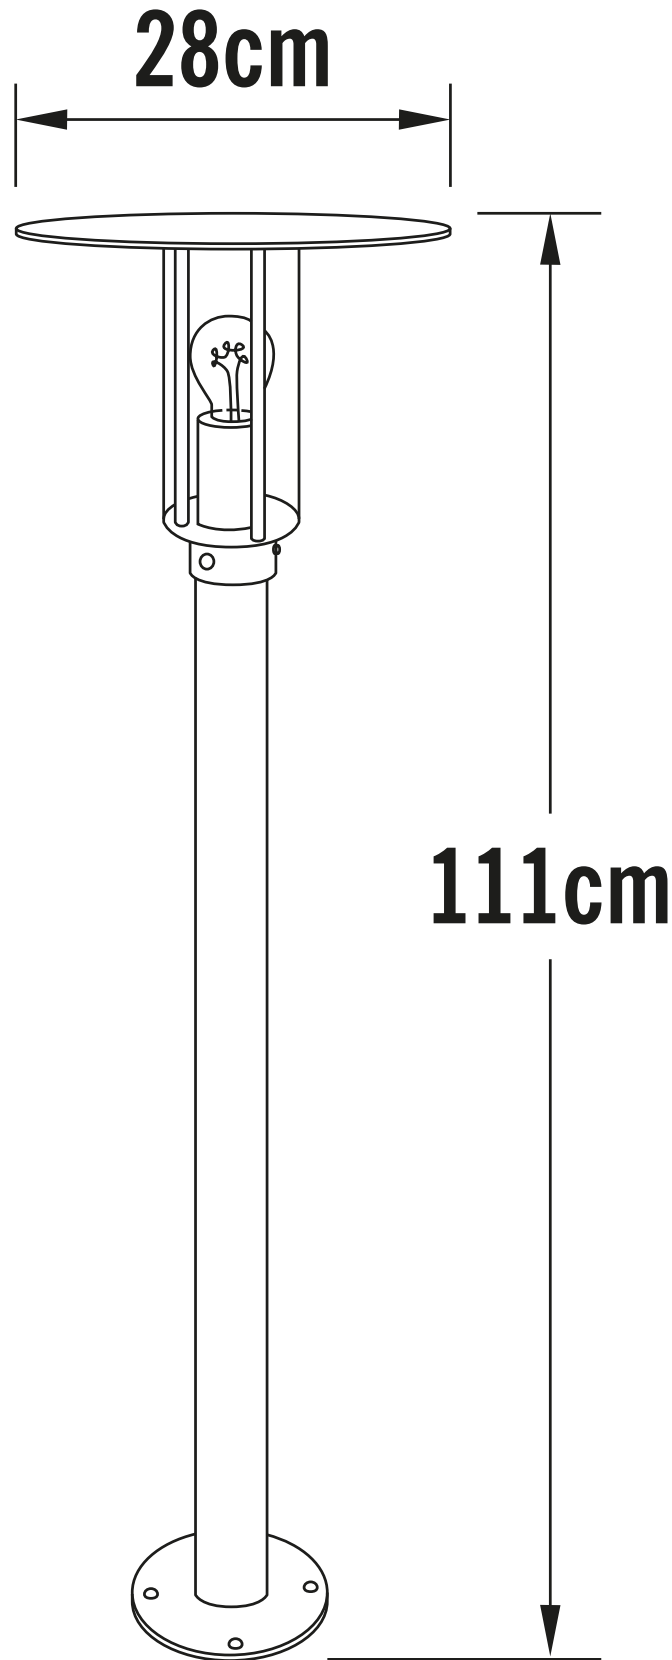

Konstsmide - Mode - 662-320 - Galvanized Zinc IP54 Outdoor Post Light

CONTACT