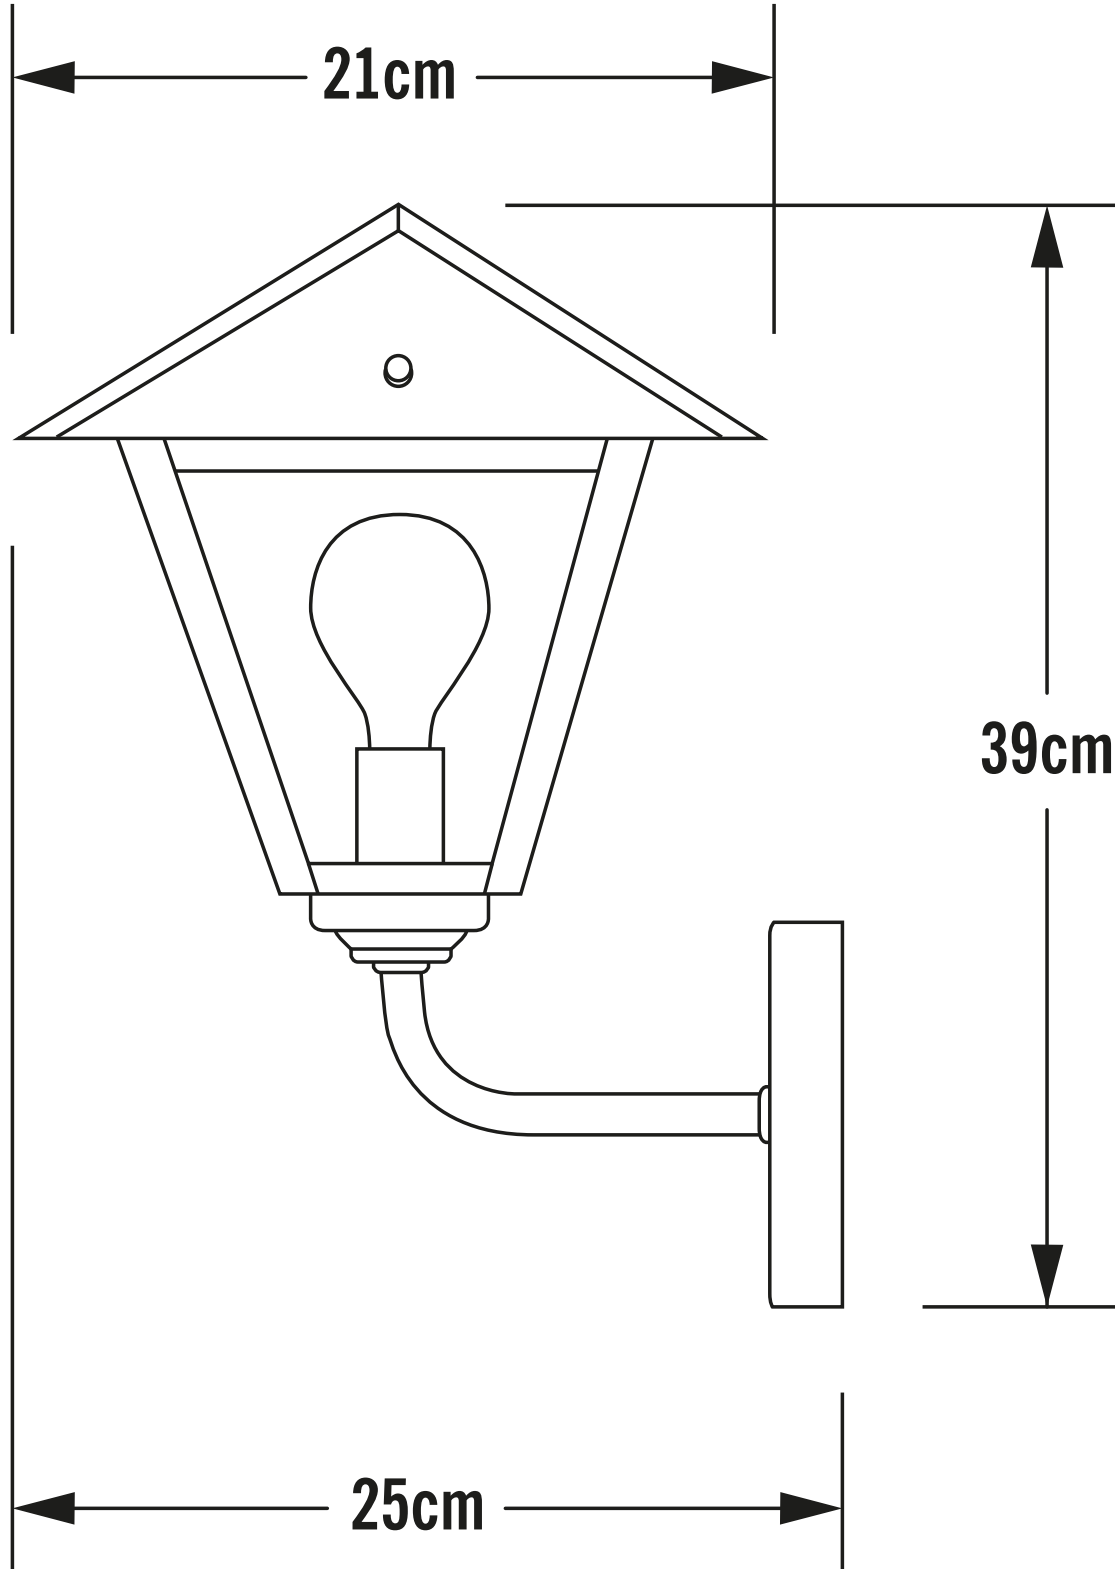

Konstsmide - Benu - 439-320 - Galvanized Zinc Outdoor Wall Light

CONTACT