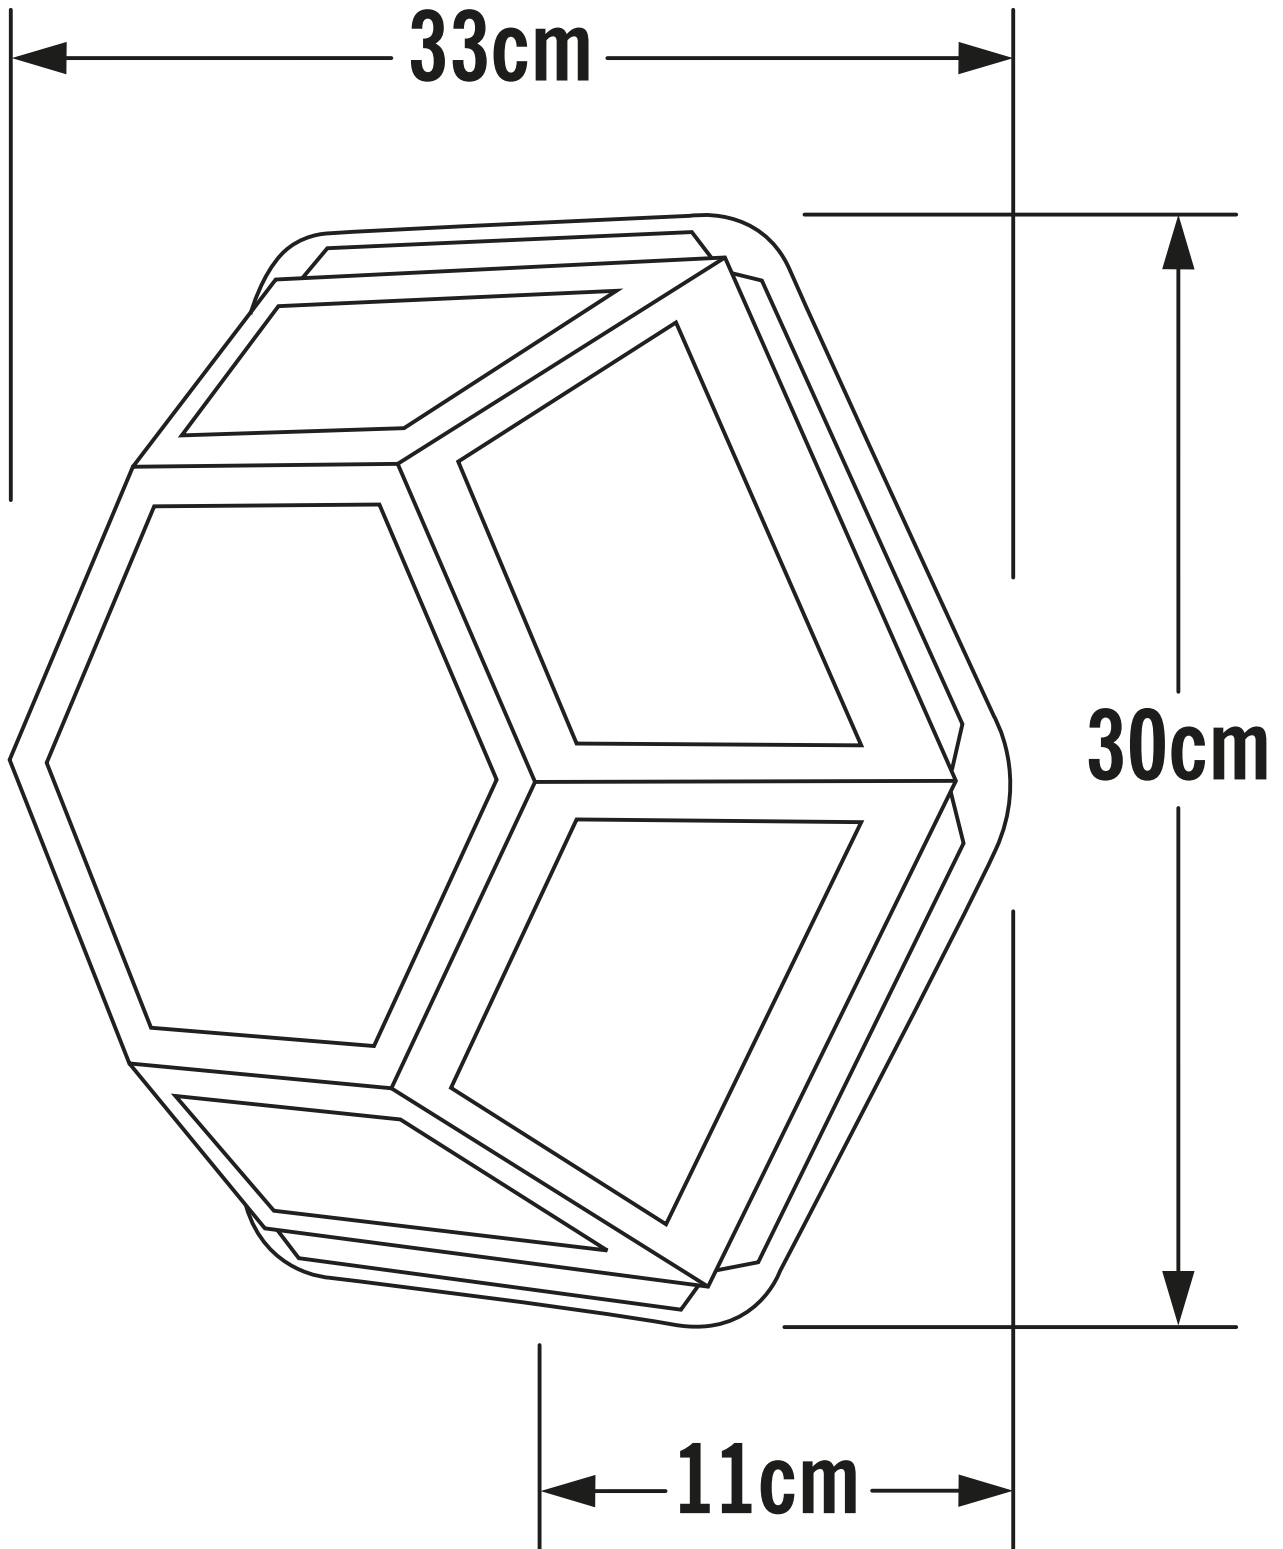

Konstsmide - Castor - 533-320 - Galvanized Zinc Outdoor Half Lantern Wall Light

CONTACT