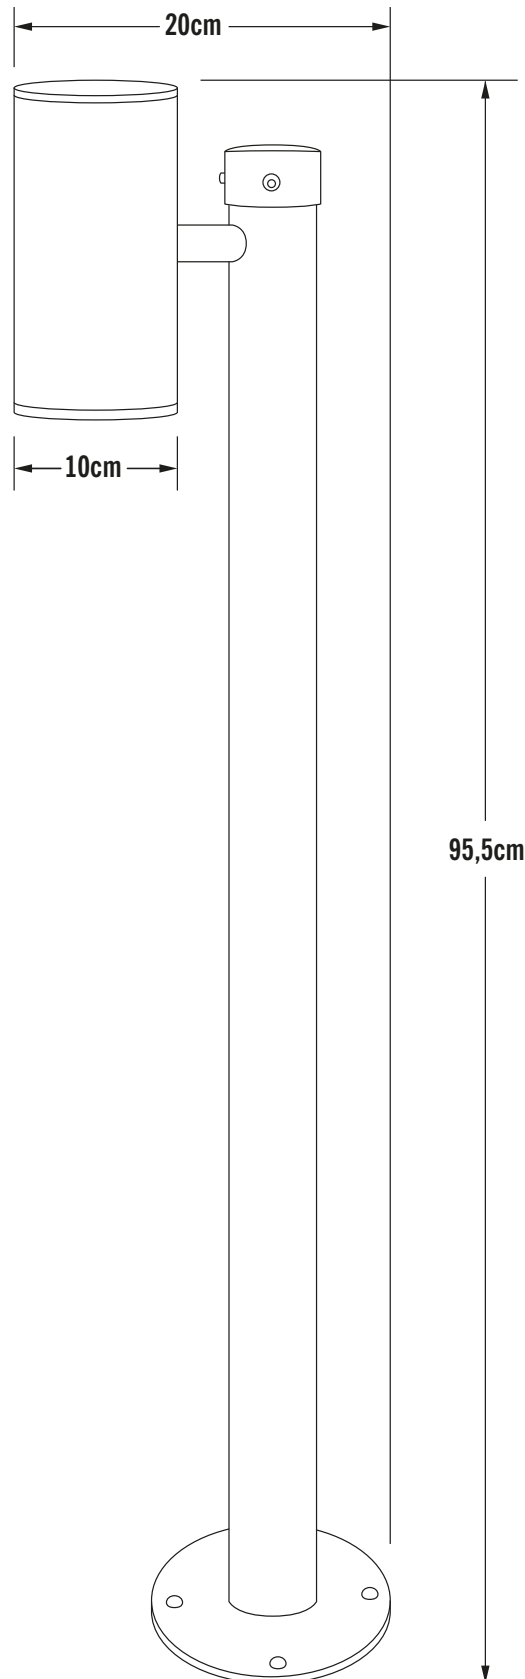

**Konstsmide - U11 - 591-320 - LED Galvanized Zinc 2 Light IP54 Outdoor Post Light**

**CONTACT**