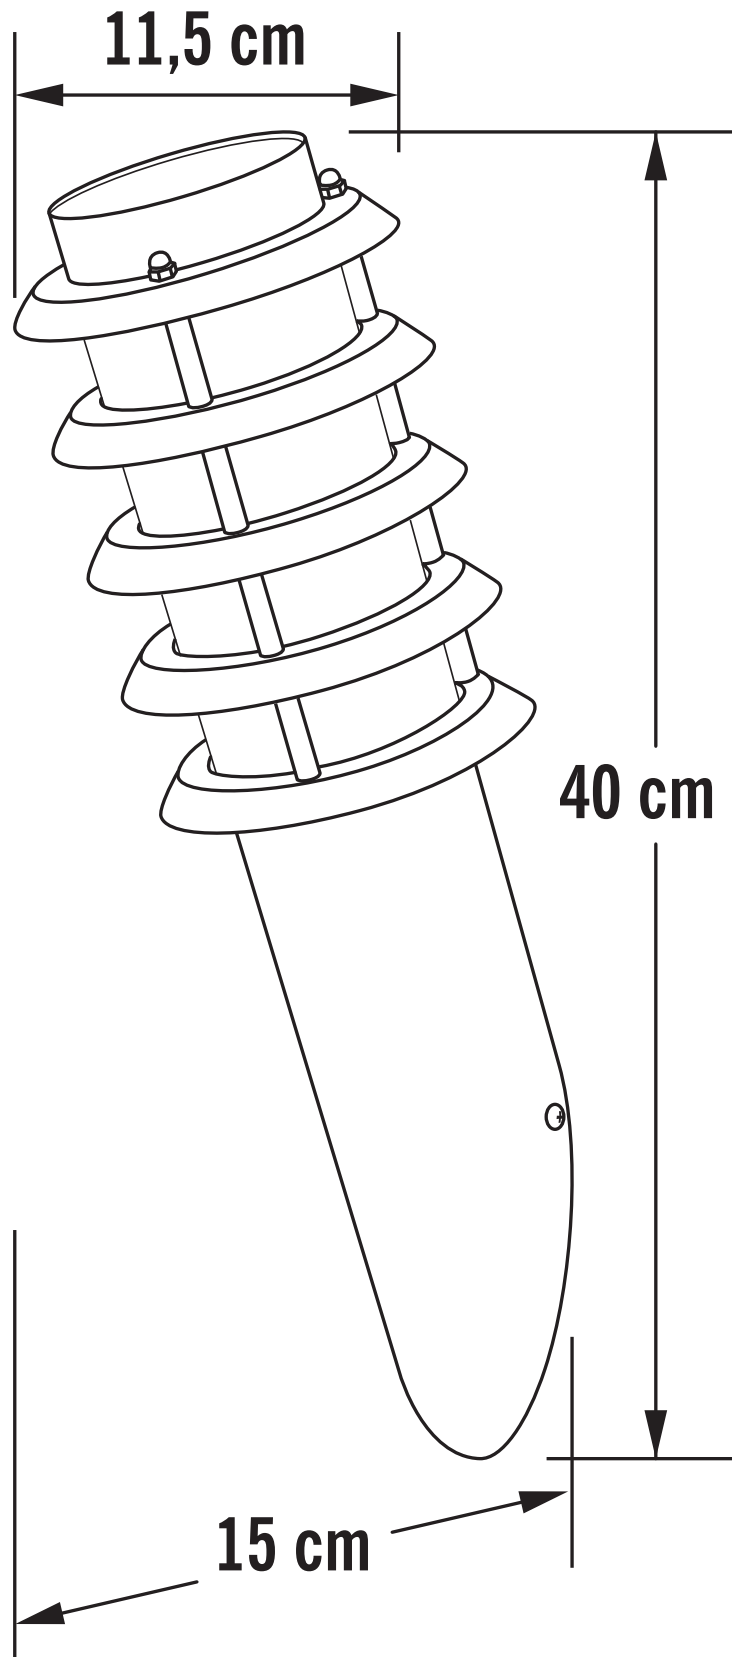

Konstsmide - Trento - 7560-000 - Stainless Steel IP44 Outdoor Wall Light

CONTACT