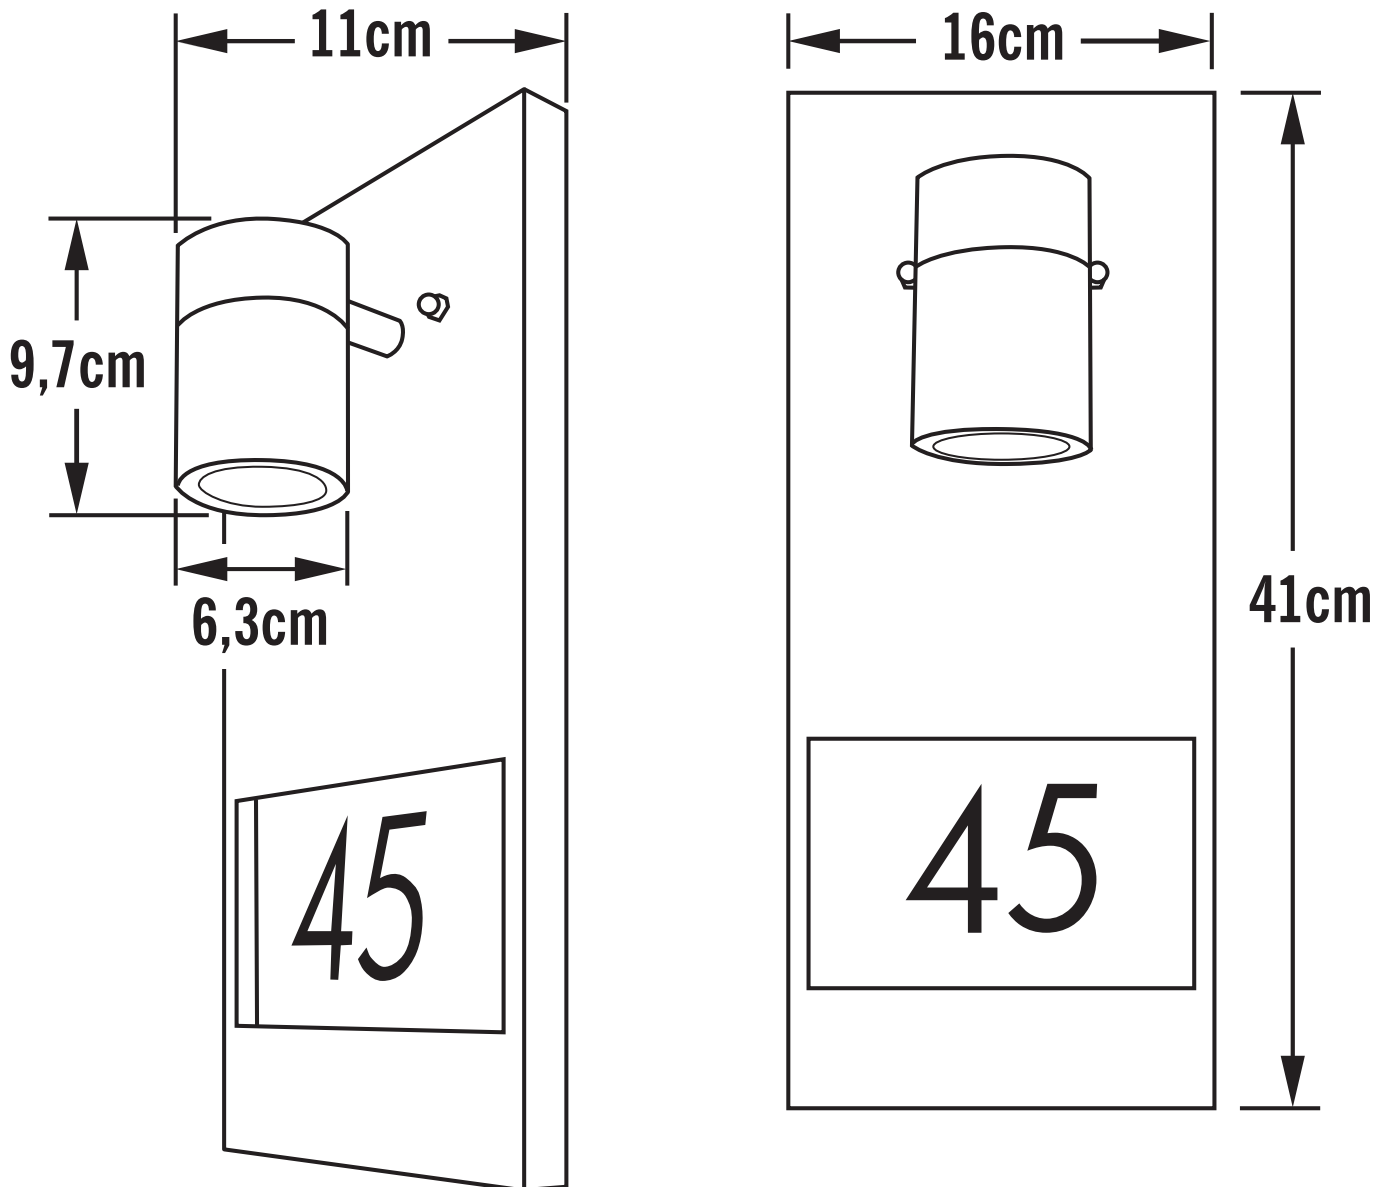

Konstsmide - Modena - 7655-000 - Stainless Steel Clear Glass IP44 Outdoor Wall Washer Light

CONTACT