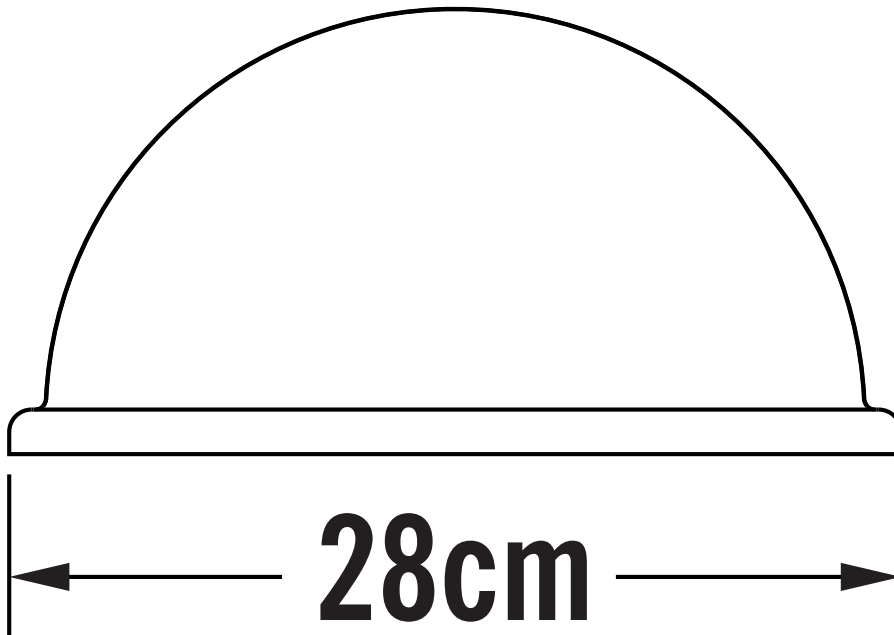

Konstsmide - Torino - 7326-000 - Stainless Steel Outdoor Wall Washer Light

CONTACT