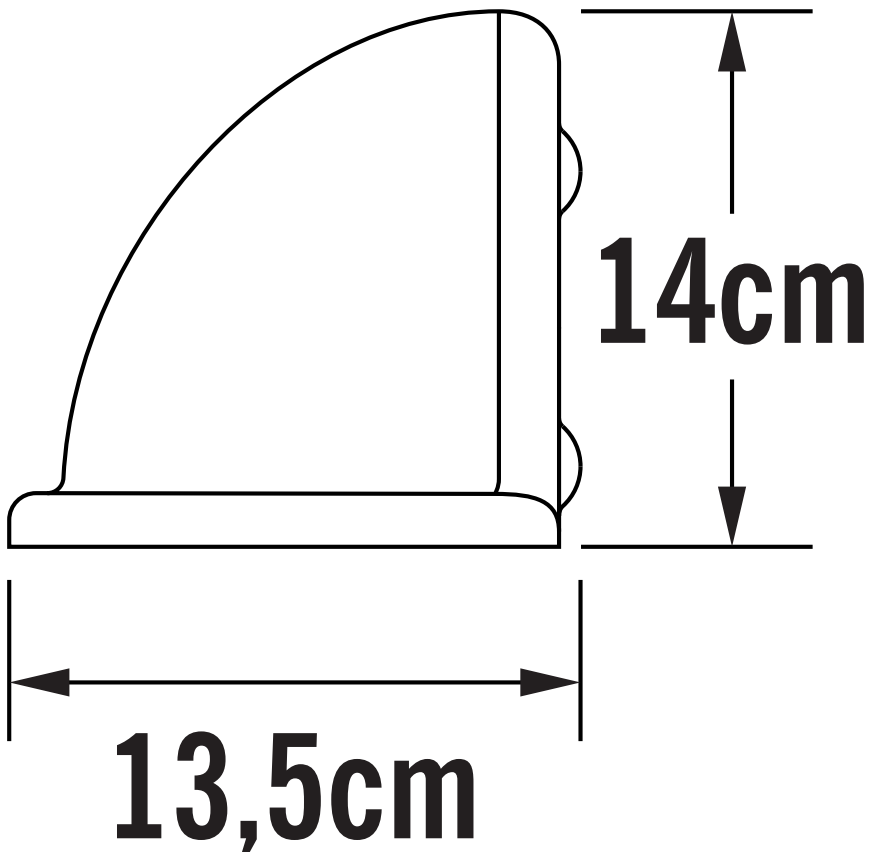

Konstsmide - Torino - 7326-000 - Stainless Steel Outdoor Wall Washer Light

CONTACT