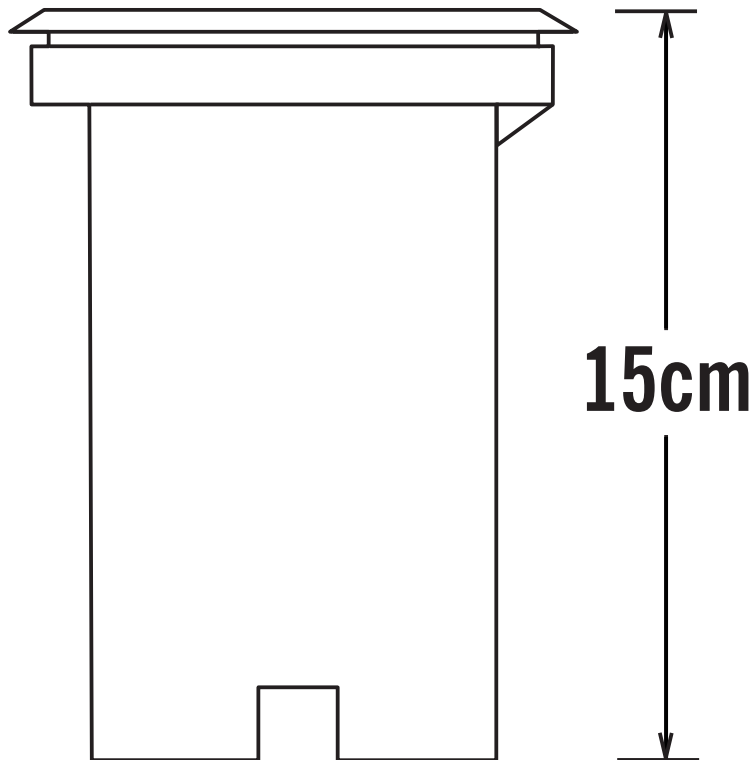

Konstsmide - Ground Spot - 7606-000 - Stainless Steel IP65 Outdoor Ground Light

CONTACT