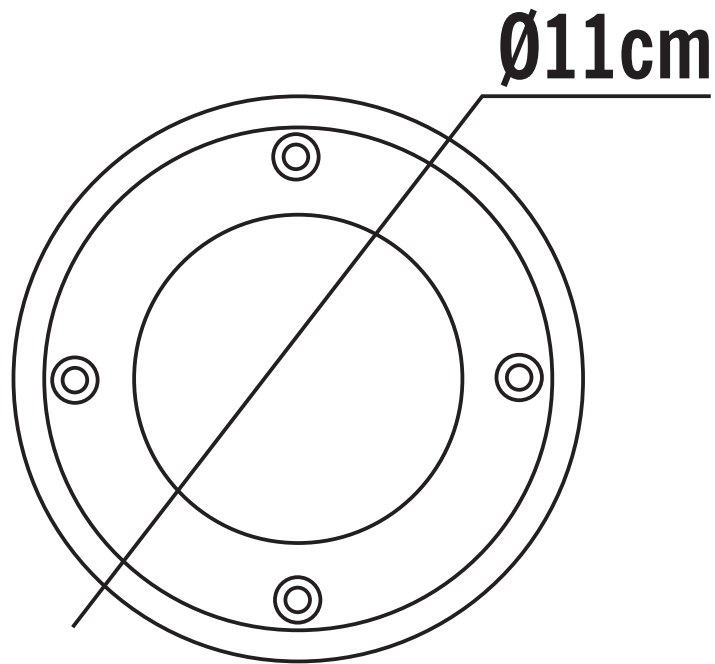

Konstsmide - Ground Spot - 7606-000 - Stainless Steel IP65 Outdoor Ground Light

CONTACT