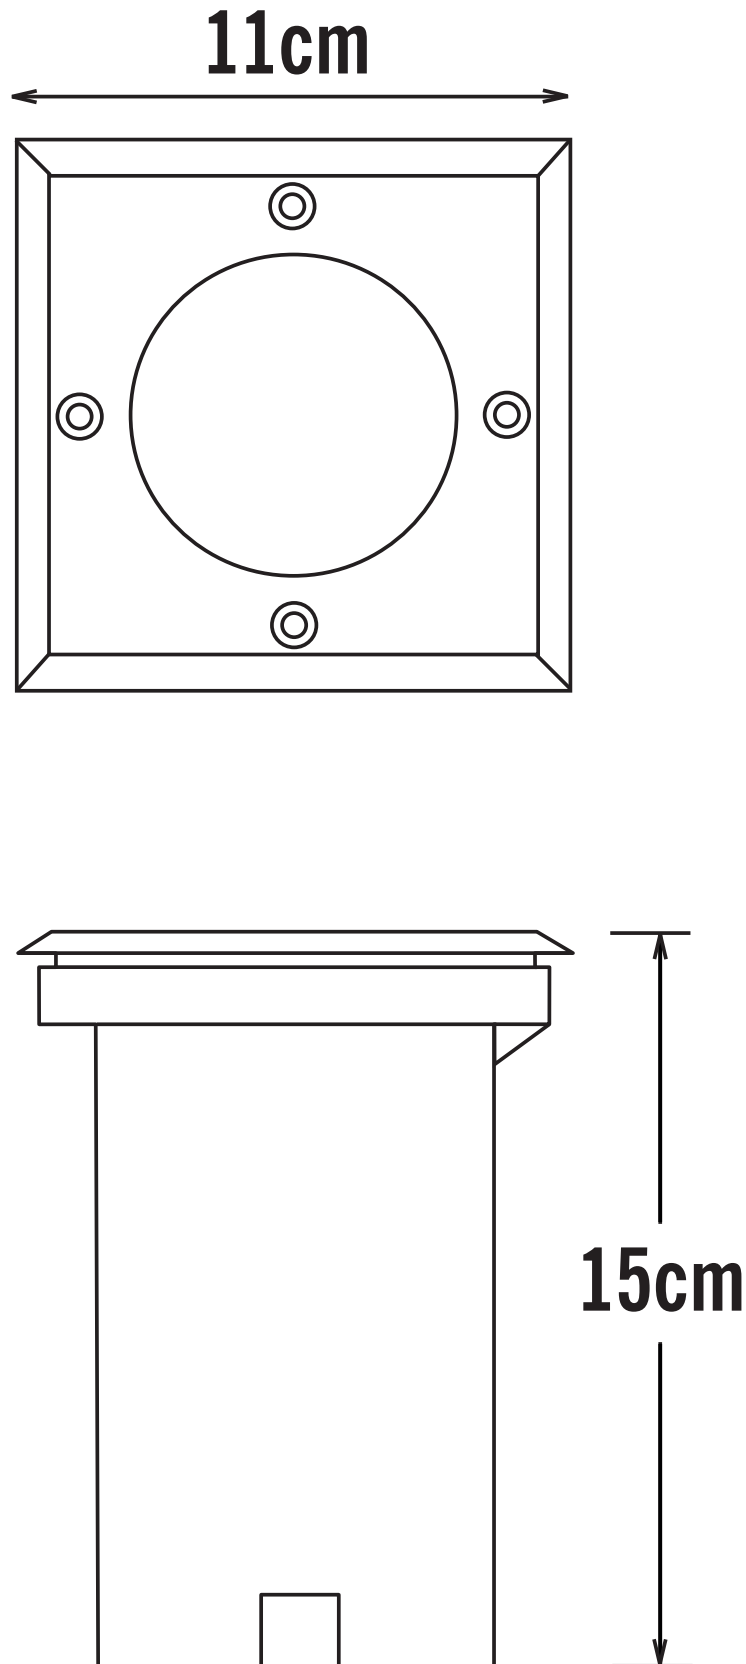

Konstsmide - Ground Spot - 7608-000 - Stainless Steel IP65 Outdoor Ground Light

CONTACT