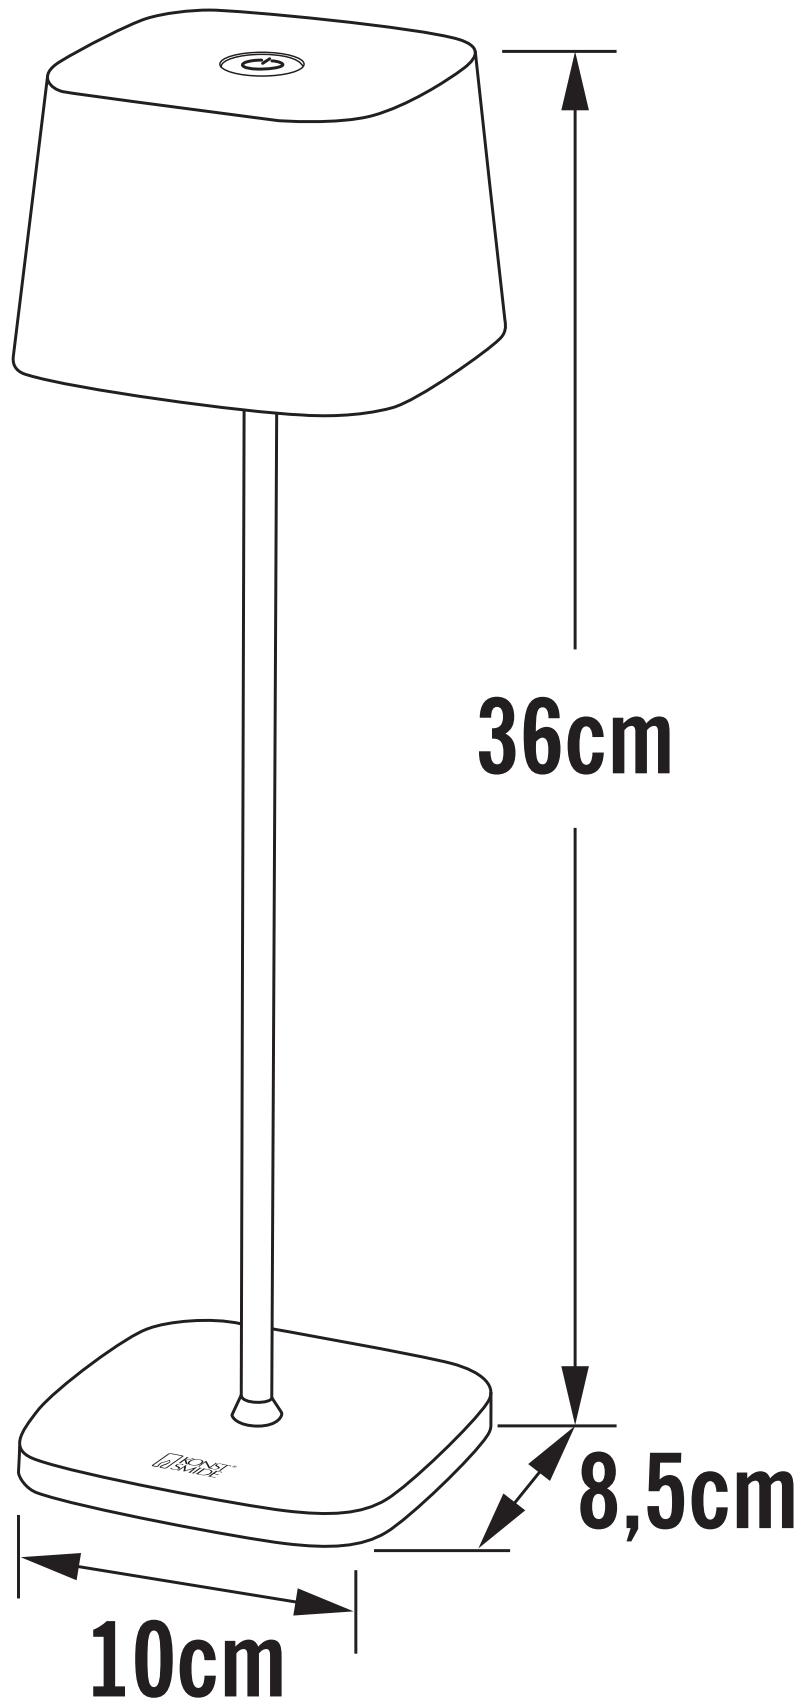

Konstsmide - Capri - 7814-250 - LED White IP54 Battery Outdoor Portable Lamp

CONTACT