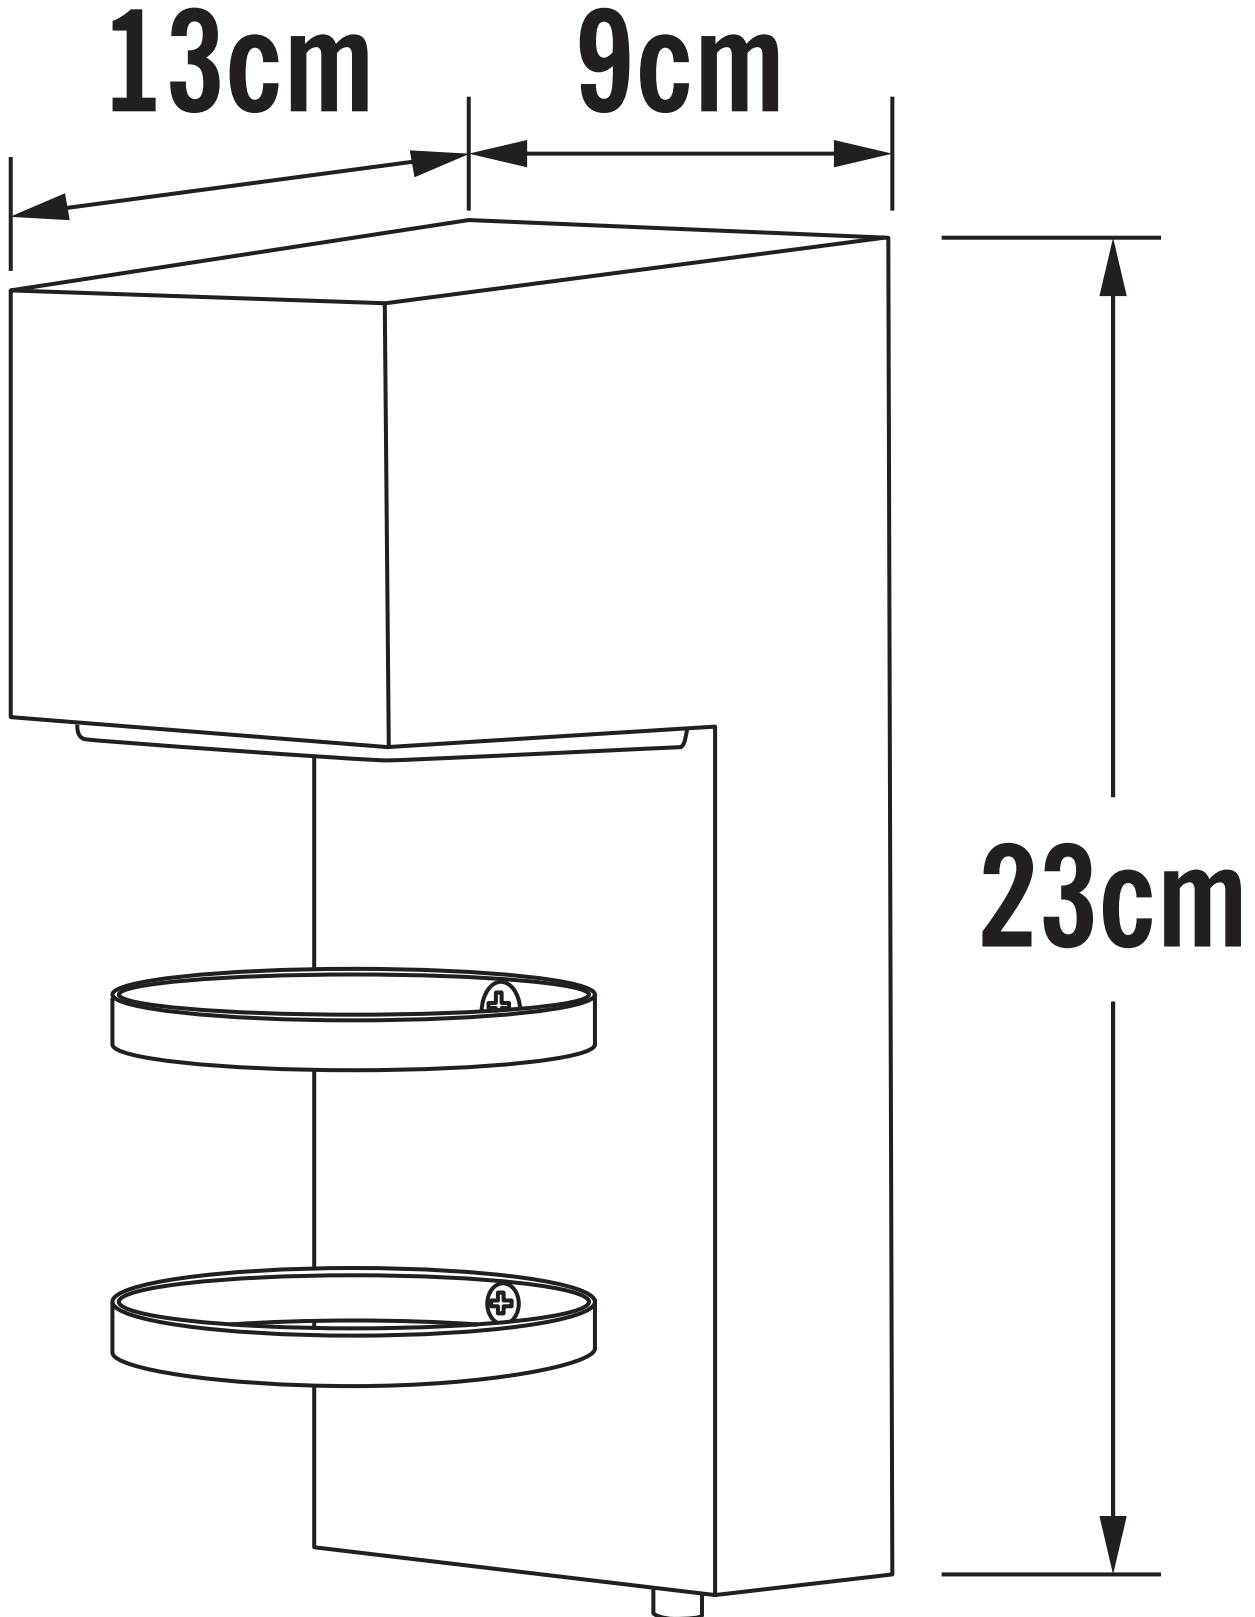

Konstsmide - Acerra - 7957-250 - LED White IP54 Outdoor Wall Washer Light

**CONTACT**