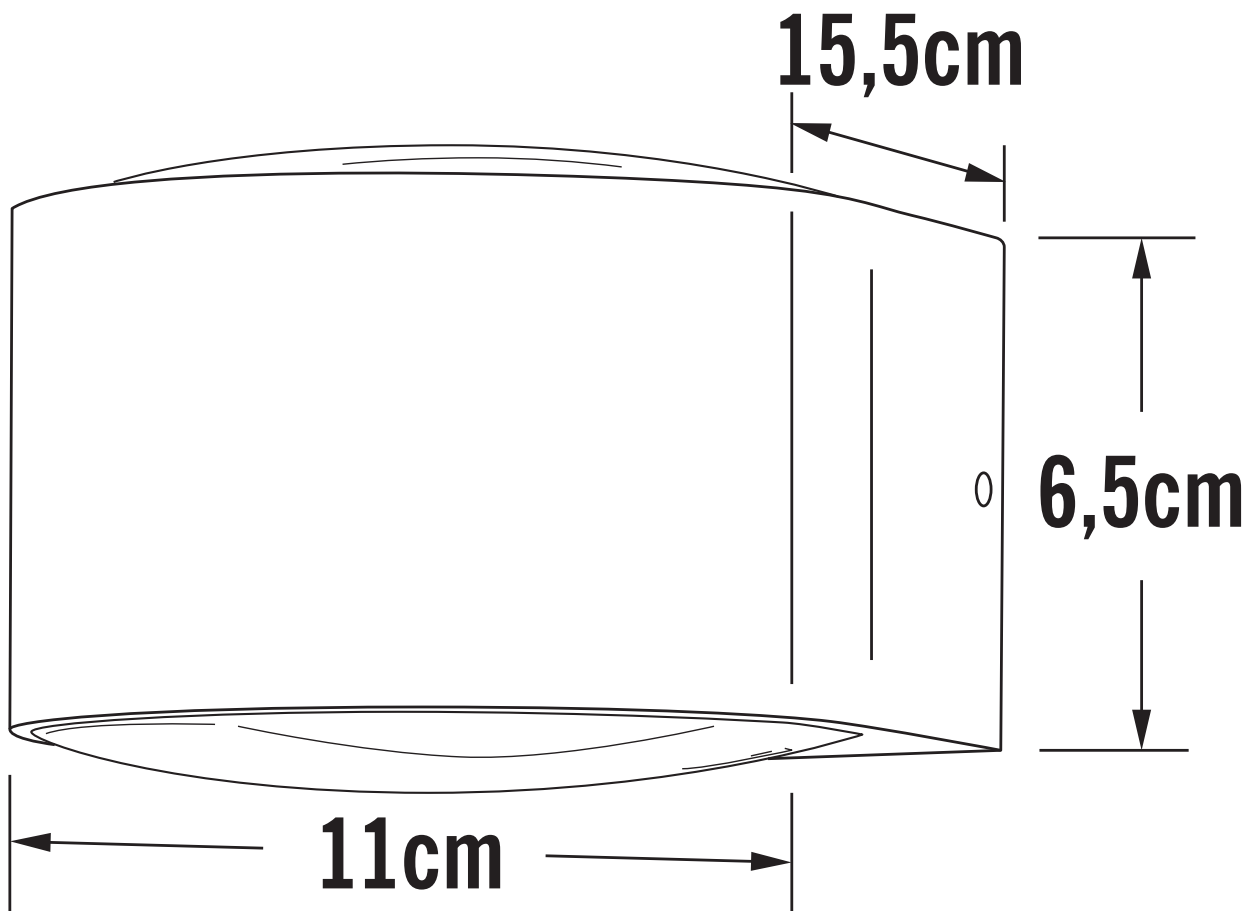

Konstsmide - Gela - 7882-250 - LED White 2 Light IP54 Outdoor Wall Washer Light

CONTACT