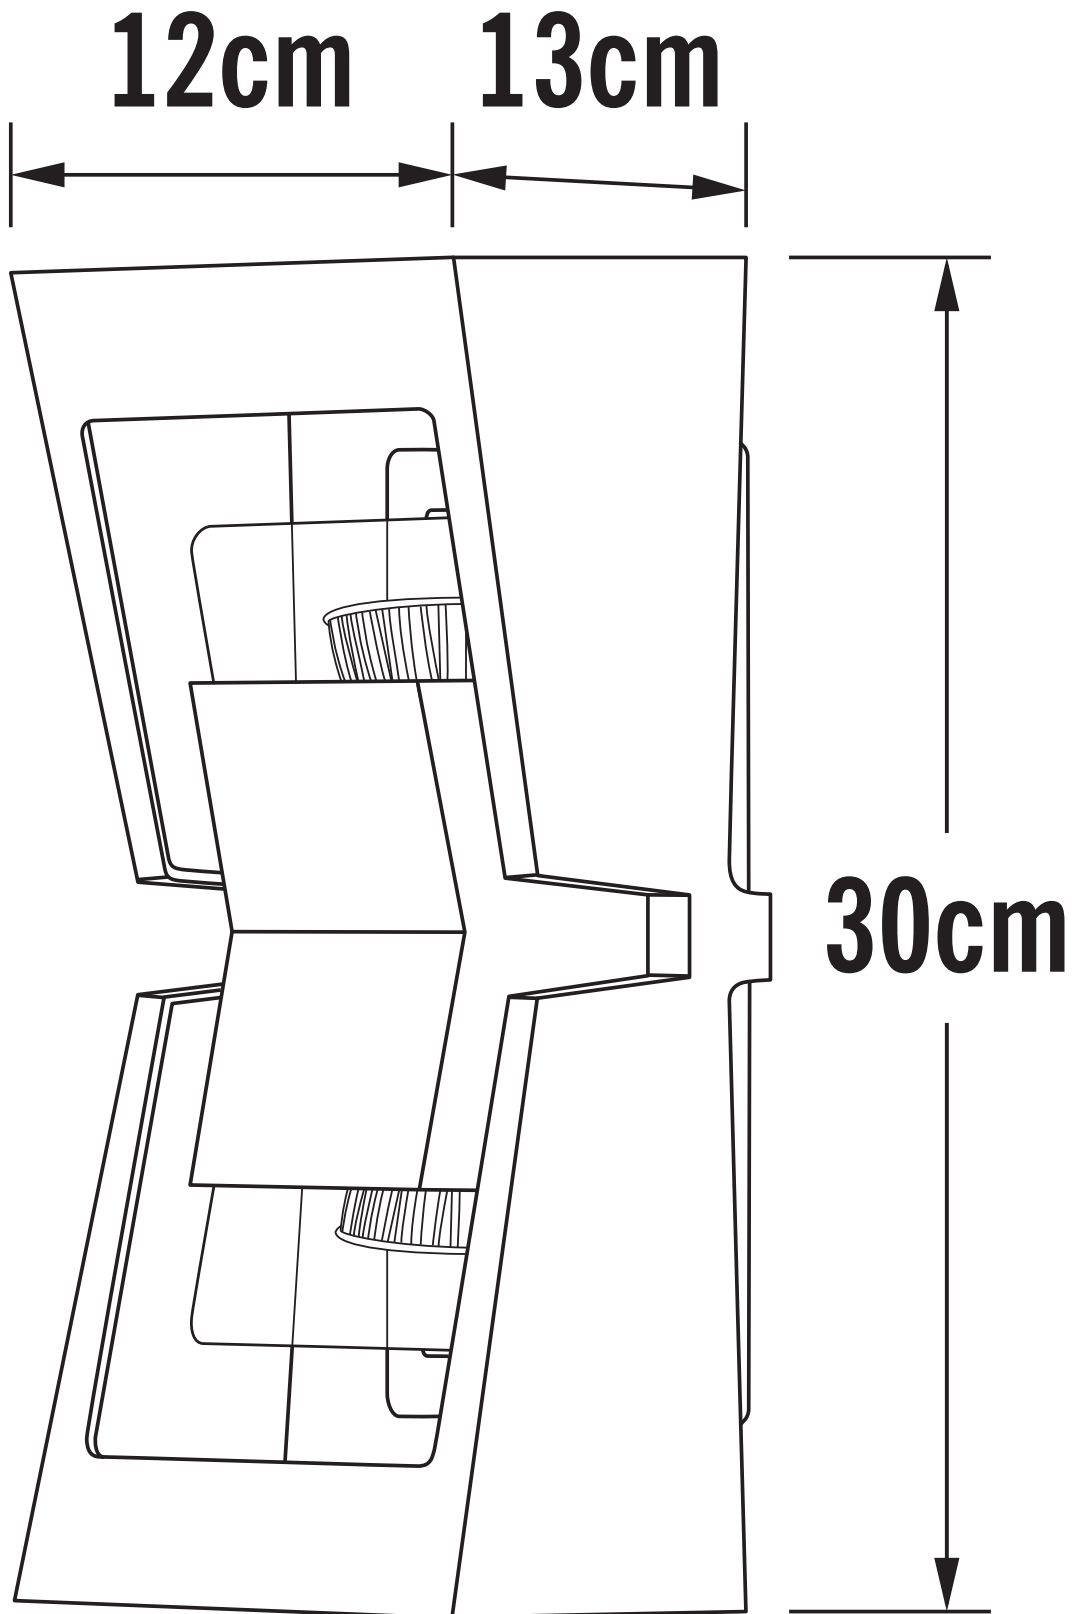

Konstsmide - Potenza - 7955-250 - White 2 Light IP54 Outdoor Wall Washer Light

CONTACT