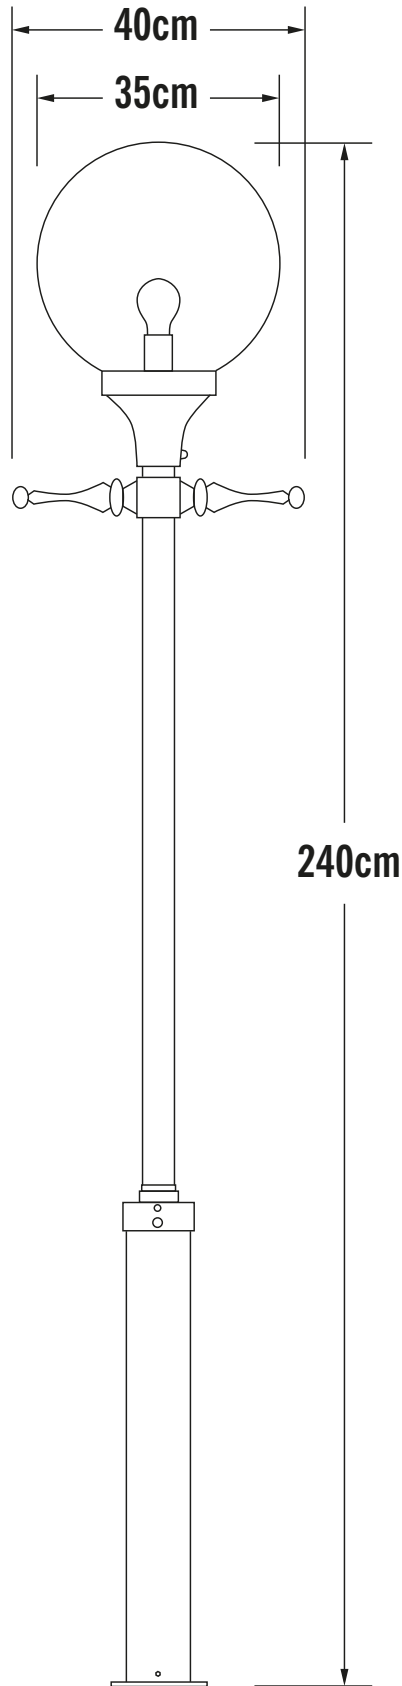

Konstsmide - Orion - 468-250 - White Outdoor Lamp Post

CONTACT