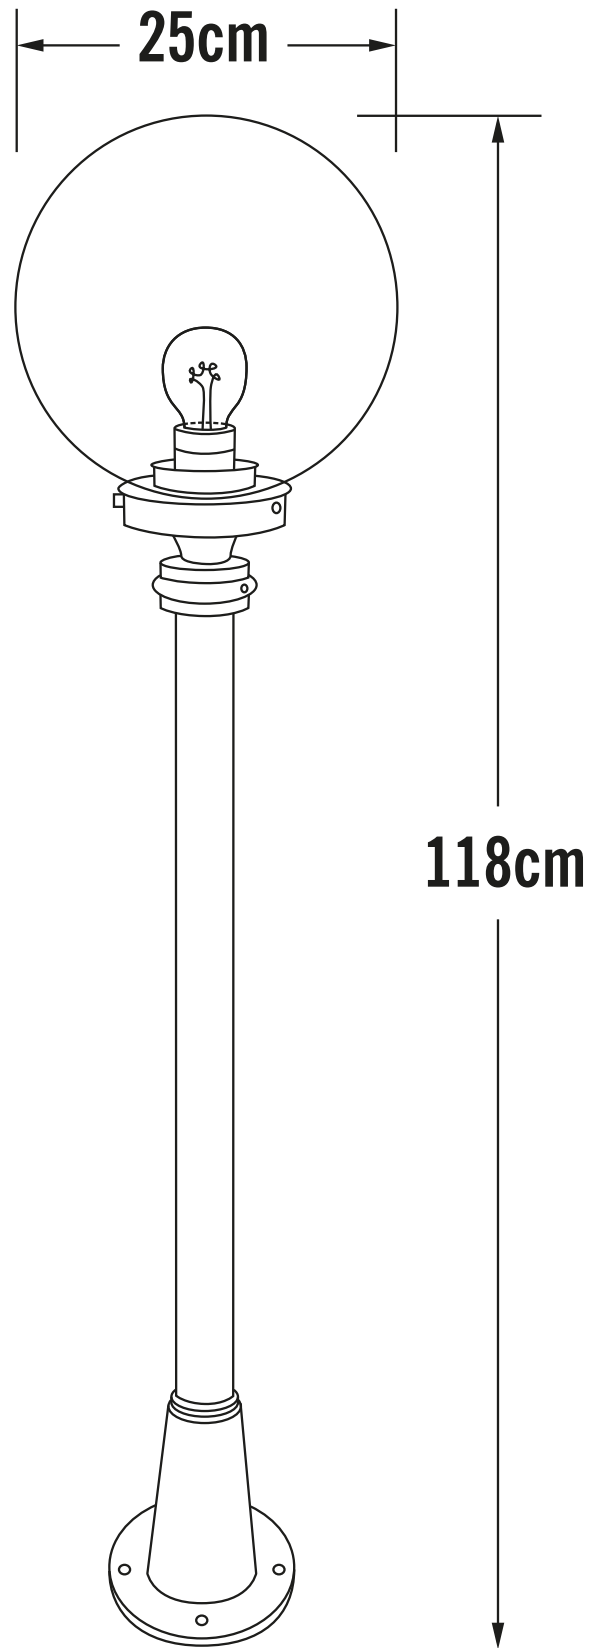

Konstsmide - Orion - 498-250 - White IP44 Outdoor Post Light

CONTACT