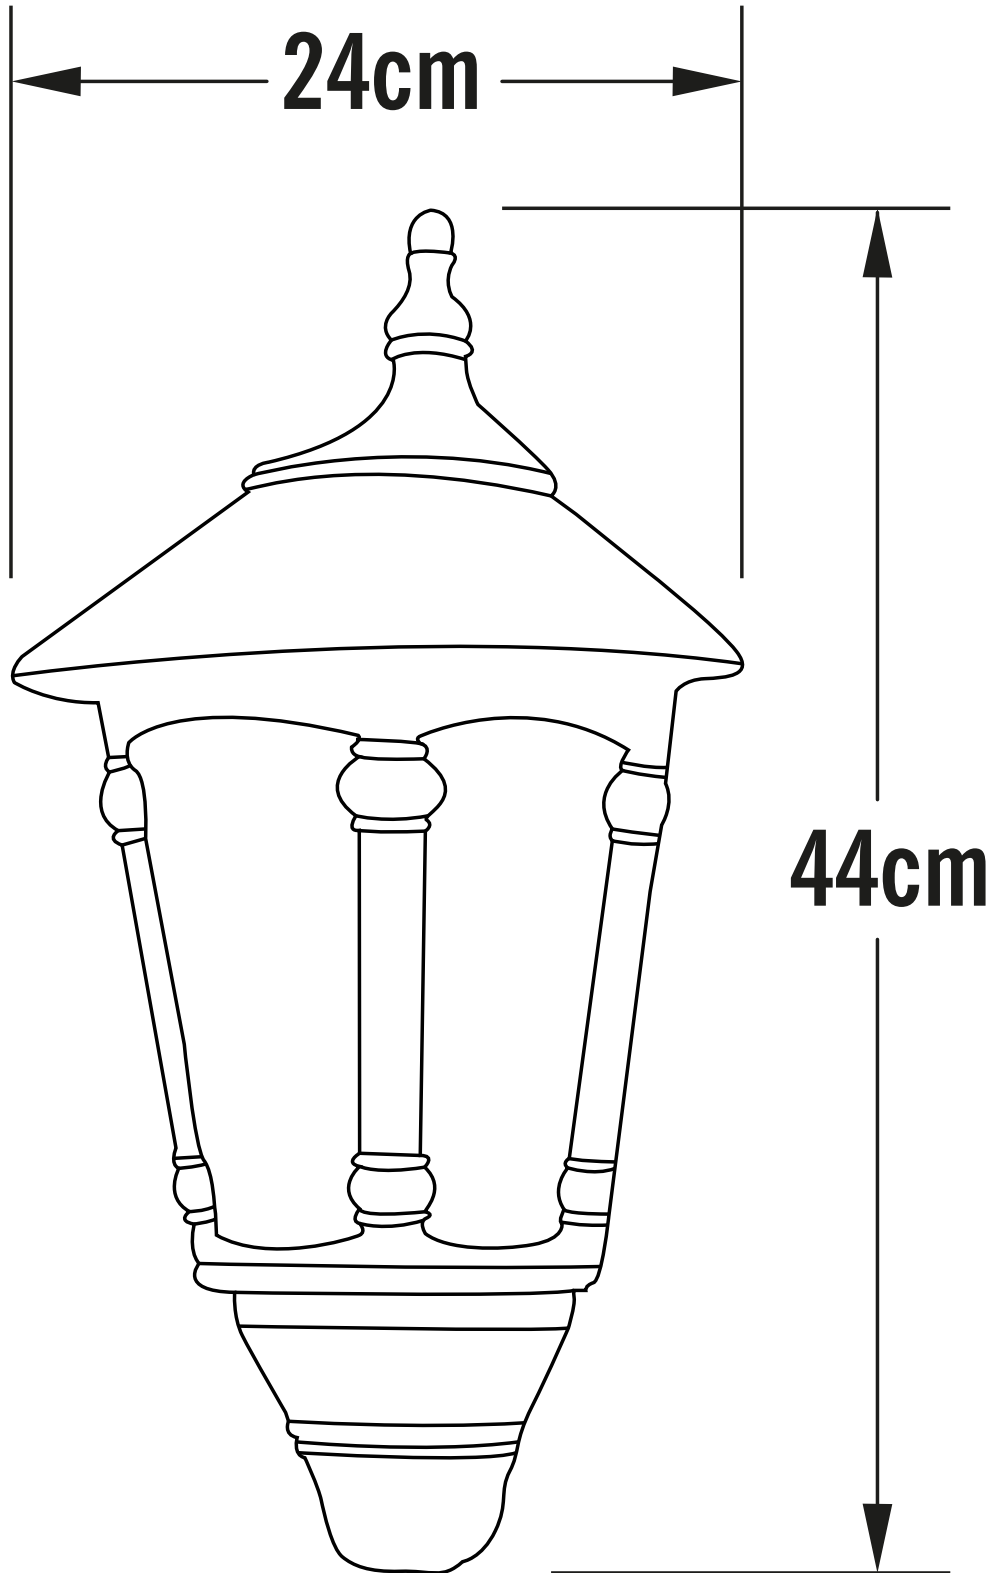

Konstsmide - Virgo - 569-250 - White Outdoor Half Lantern Wall Light

CONTACT