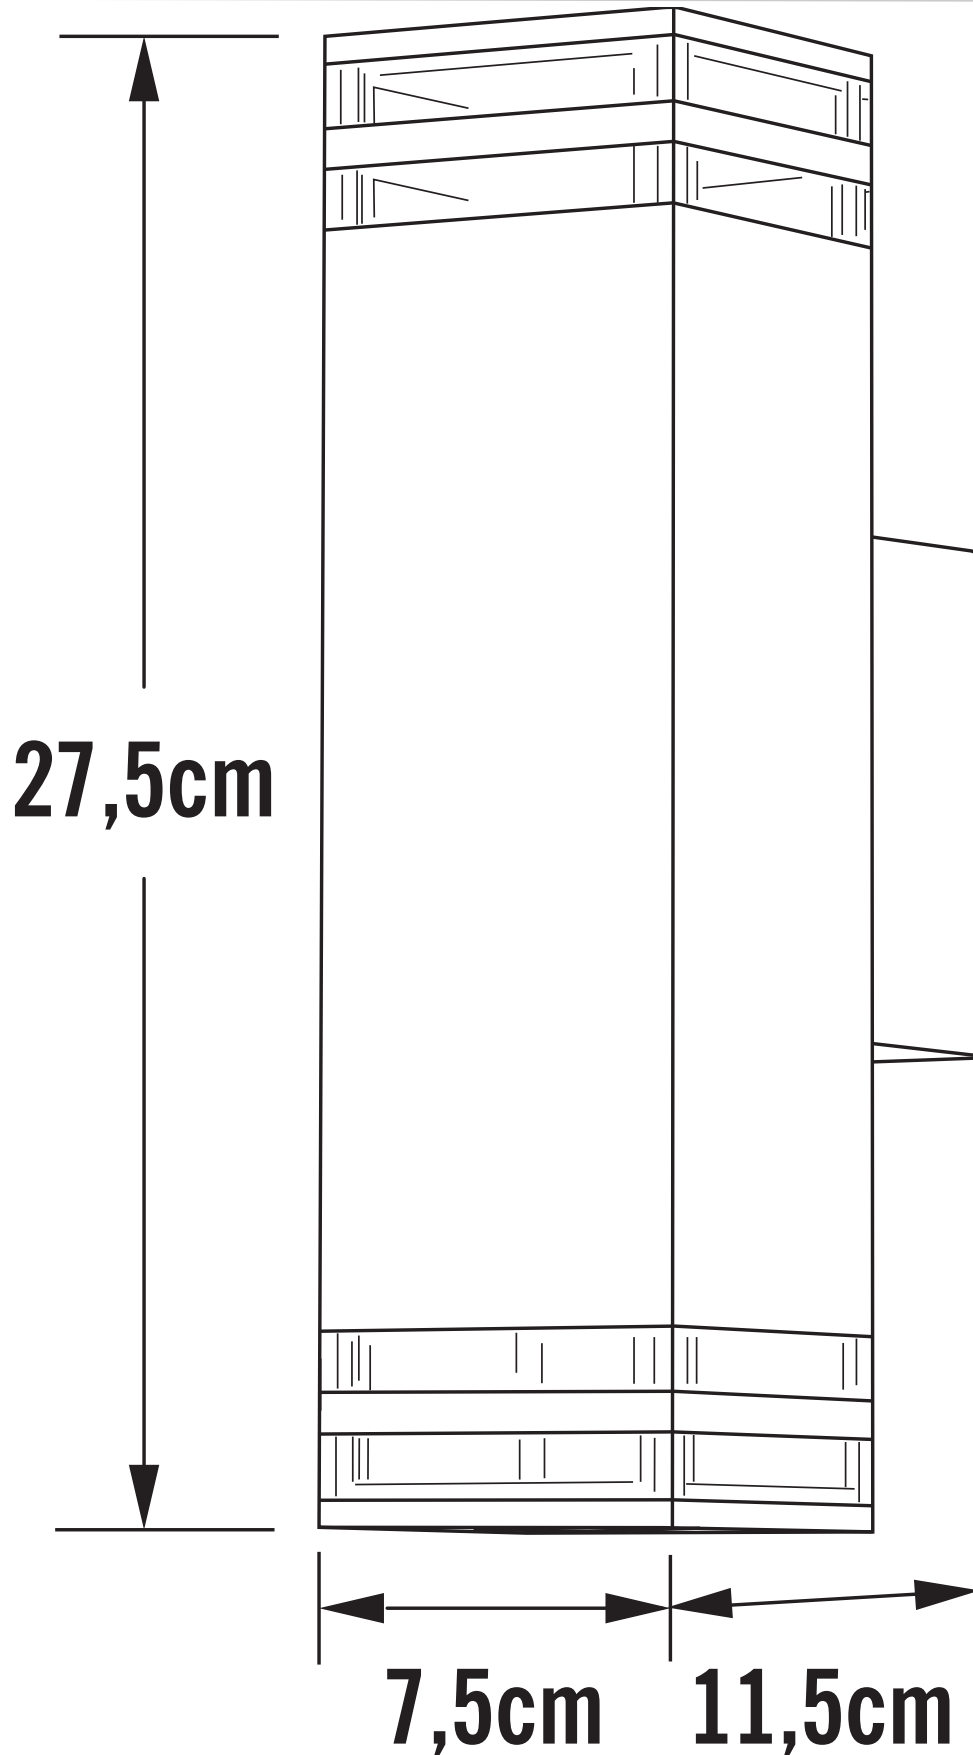

Konstsmide - Pollux - 408-250 - White 2 Light IP44 Outdoor Wall Washer Light

CONTACT