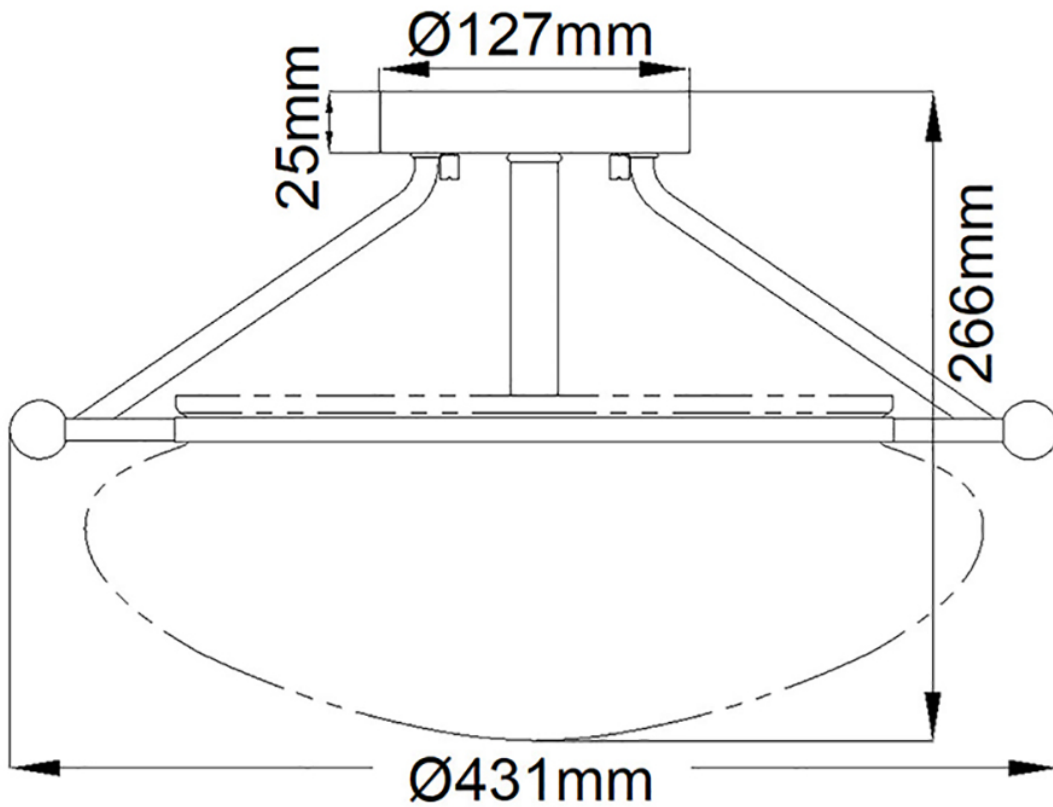

Quintiesse - QN-BELLE-SF-OZ - Belle 3 Light Semi-Flush Mount

CONTACT