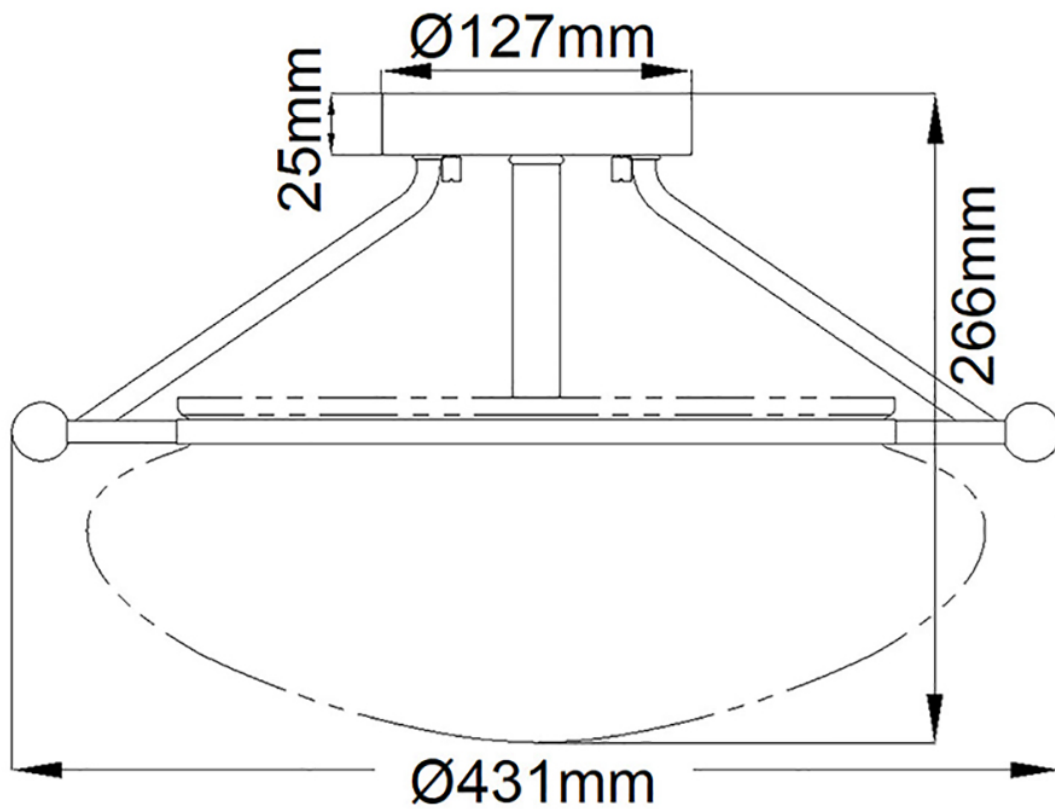

Quintiesse - QN-BELLE-SF-PN - Belle 3 Light Semi-Flush Mount

**CONTACT**