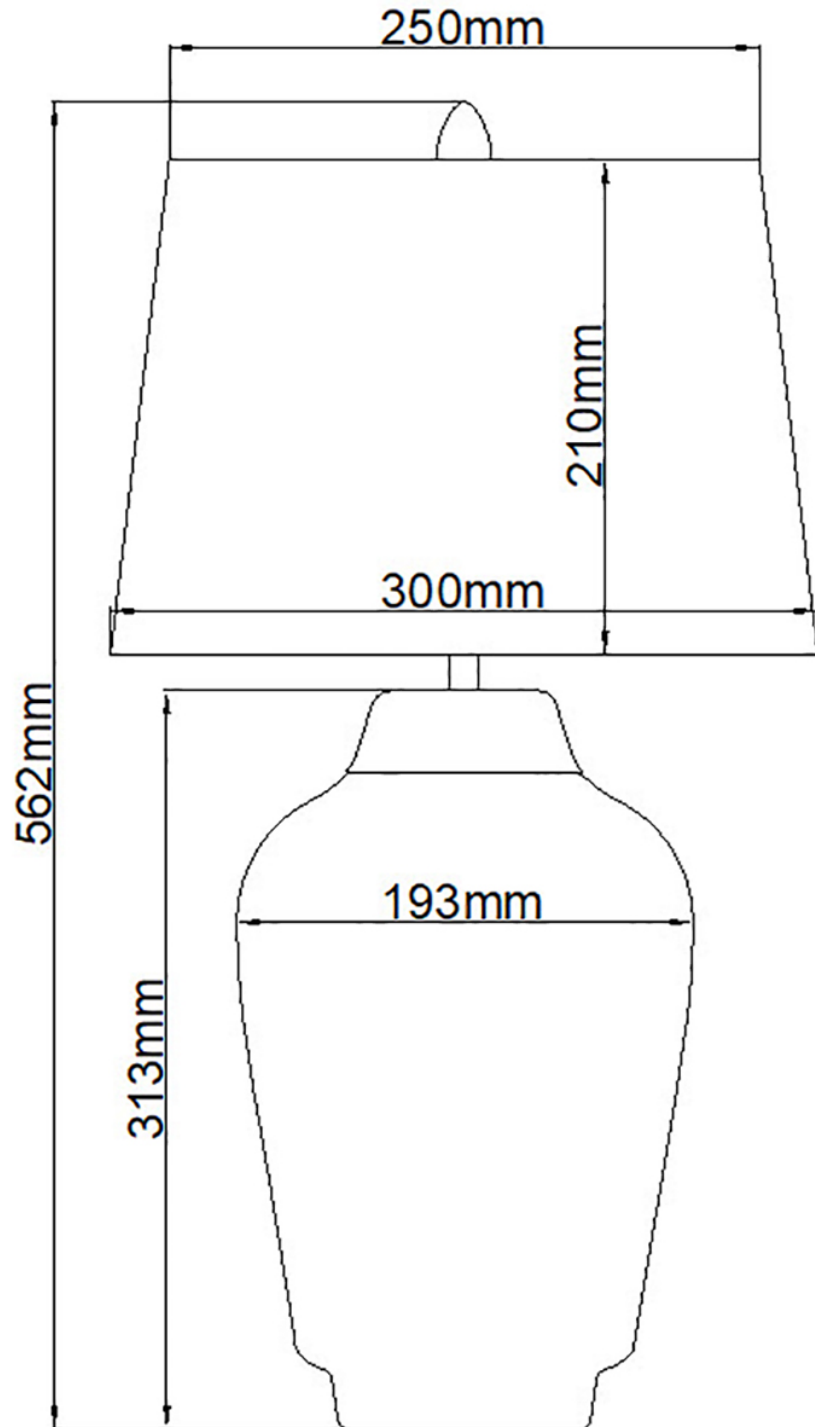

Quintiesse - QN-BEXLEY-TL-BKBB - Bexley 1 Light Table Lamp - Black & Brushed Brass

CONTACT