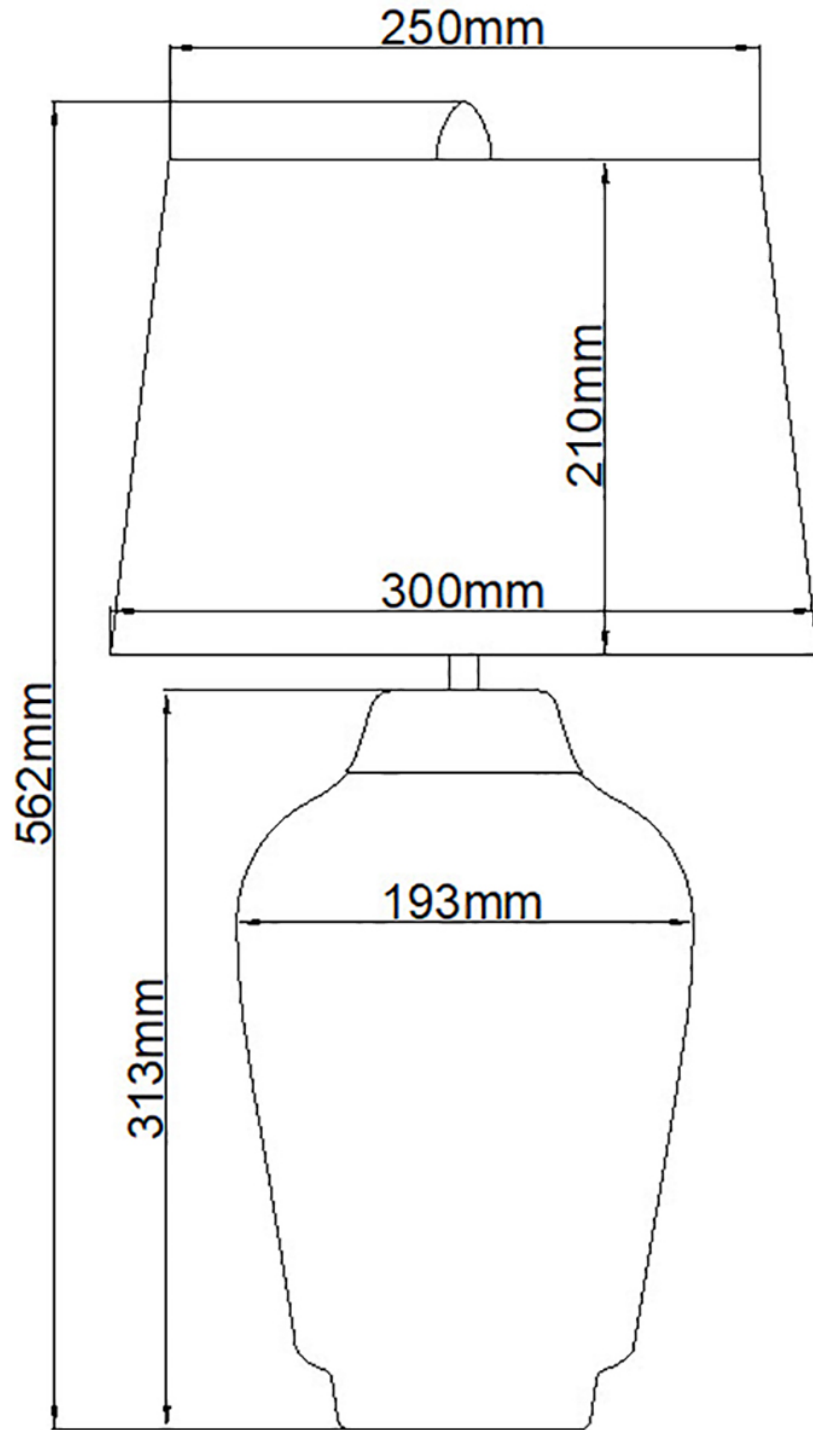

Quintiesse - QN-BEXLEY-TL-WBB - Bexley 1 Light Table Lamp - White & Brushed Brass

CONTACT