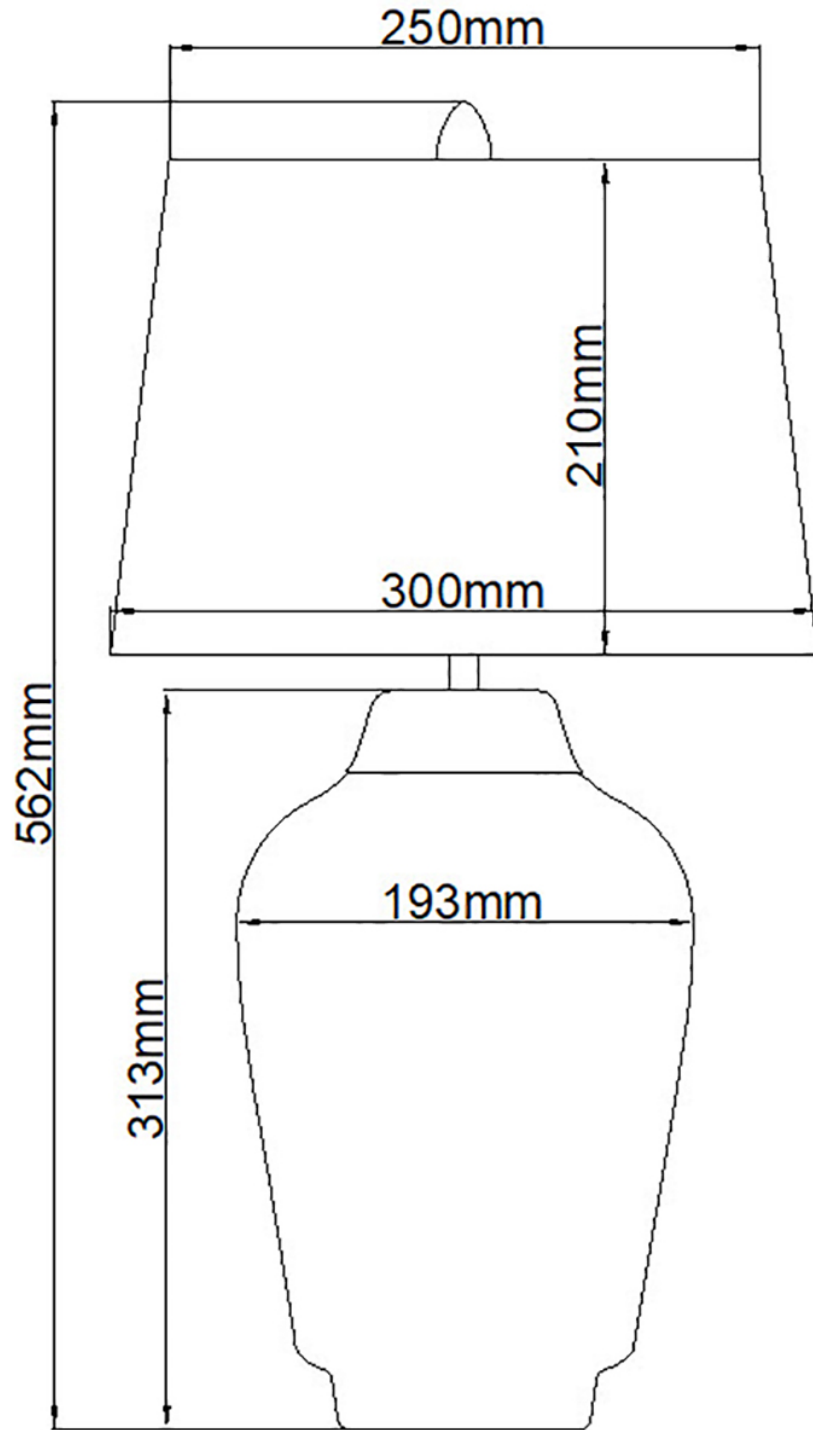

Quintiesse - QN-BEXLEY-TL-WPN - Bexley 1 Light Table Lamp - White & Polished Nickel

CONTACT