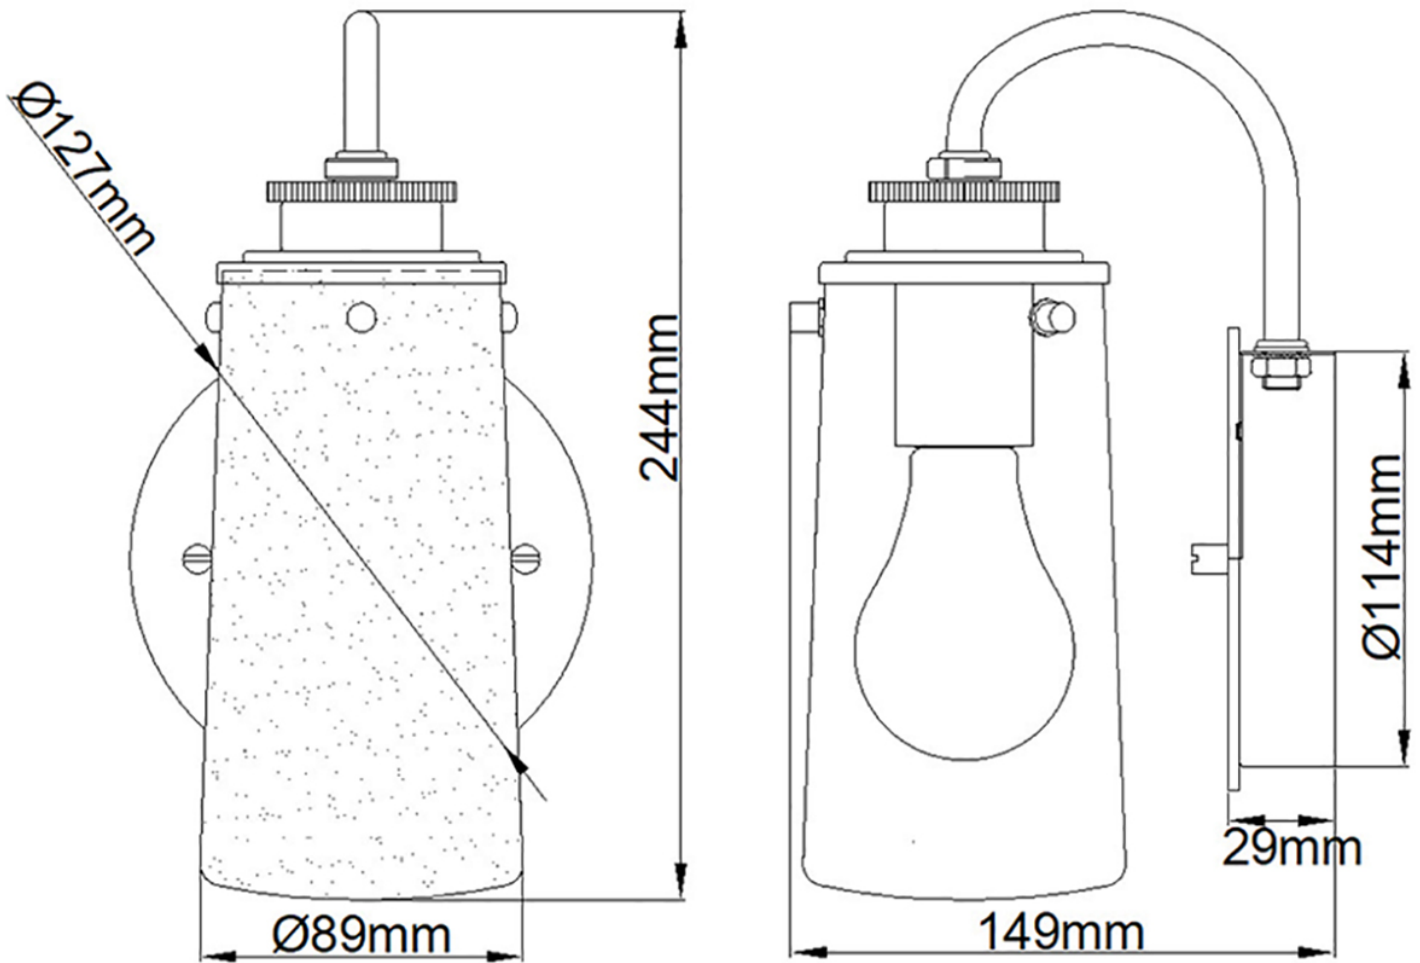

Quintiesse - QN-BRAELYN1-BB - Braelyn 1 Light Wall Light - Brushed Brass

CONTACT