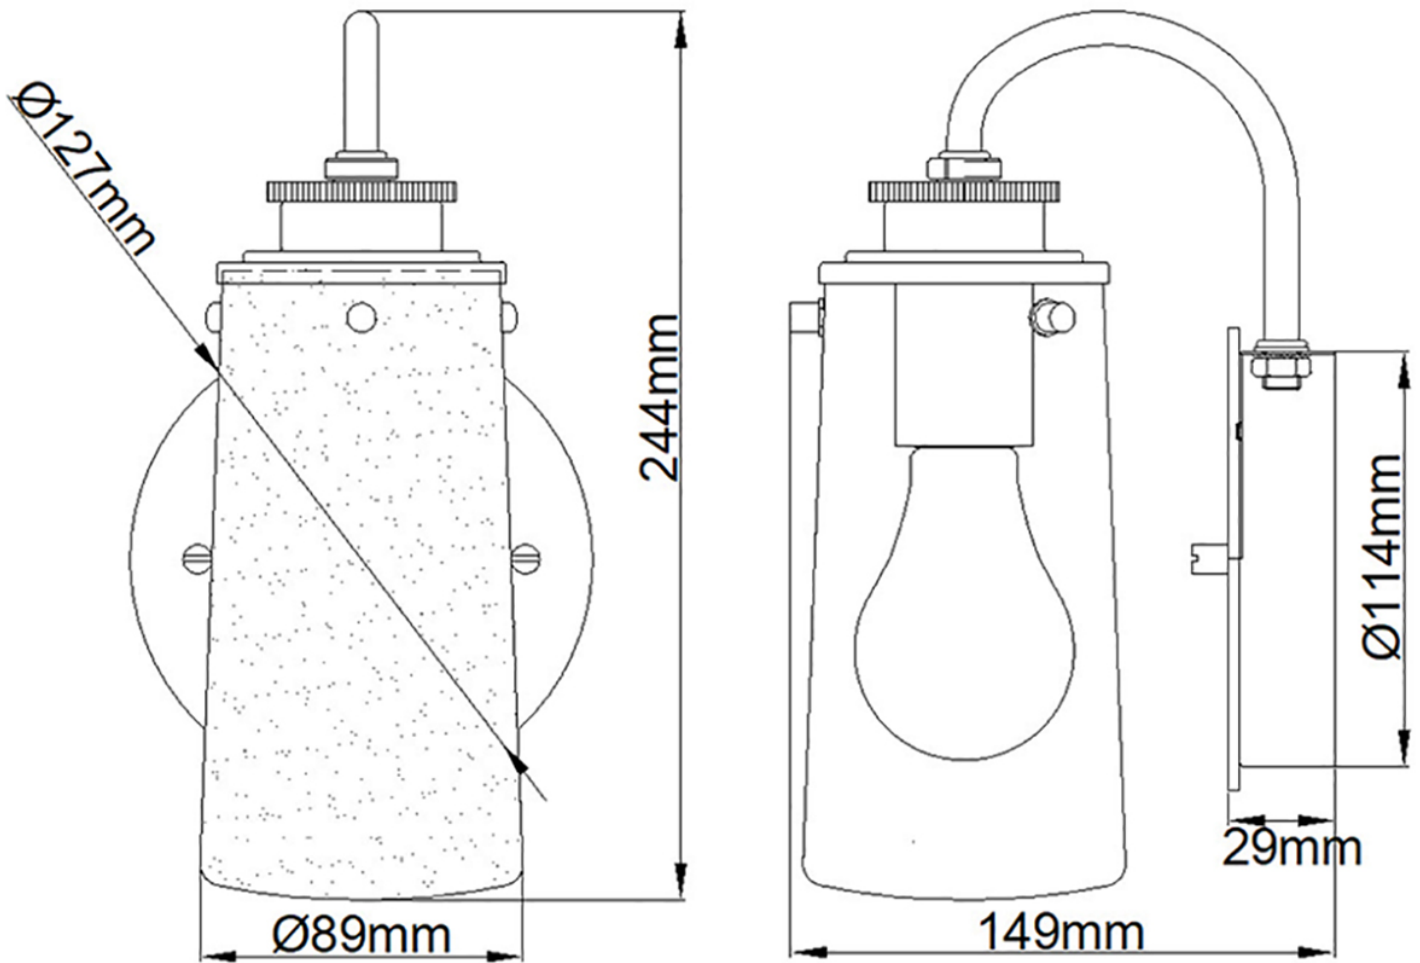

Quintiesse - QN-BRAELYN1-PC - Braelyn 1 Light Wall Light - Polished Chrome

CONTACT