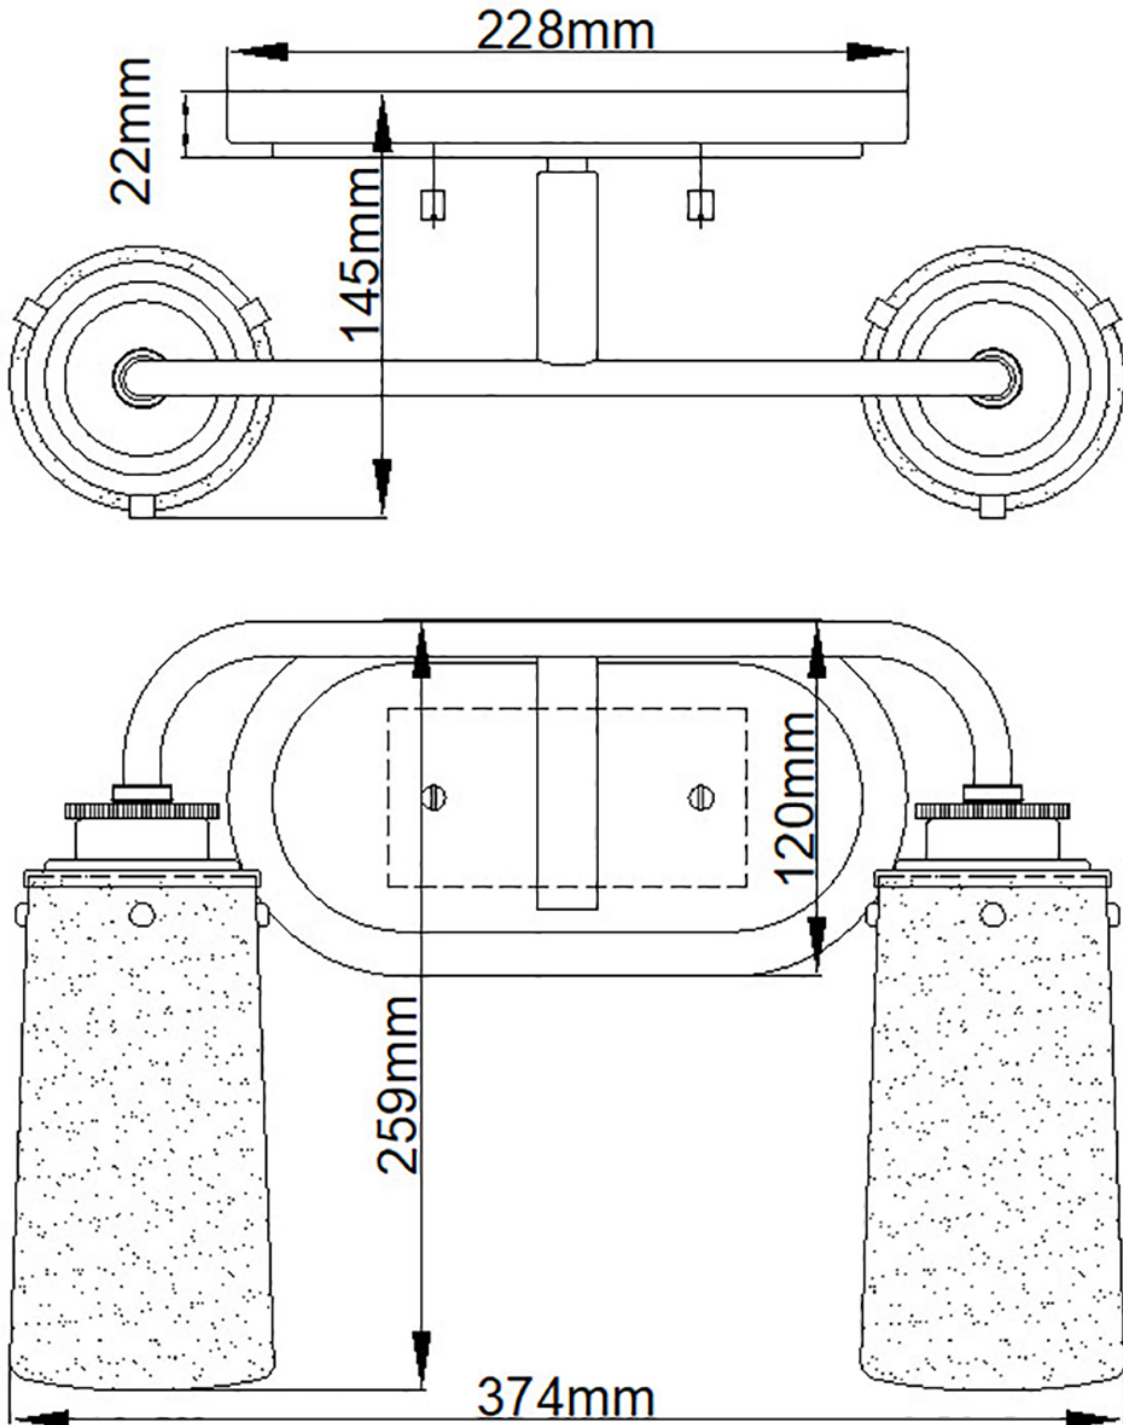

Quintiesse - QN-BRAELYN2-BB - Braelyn 2 Light Wall Light - Brushed Brass

CONTACT