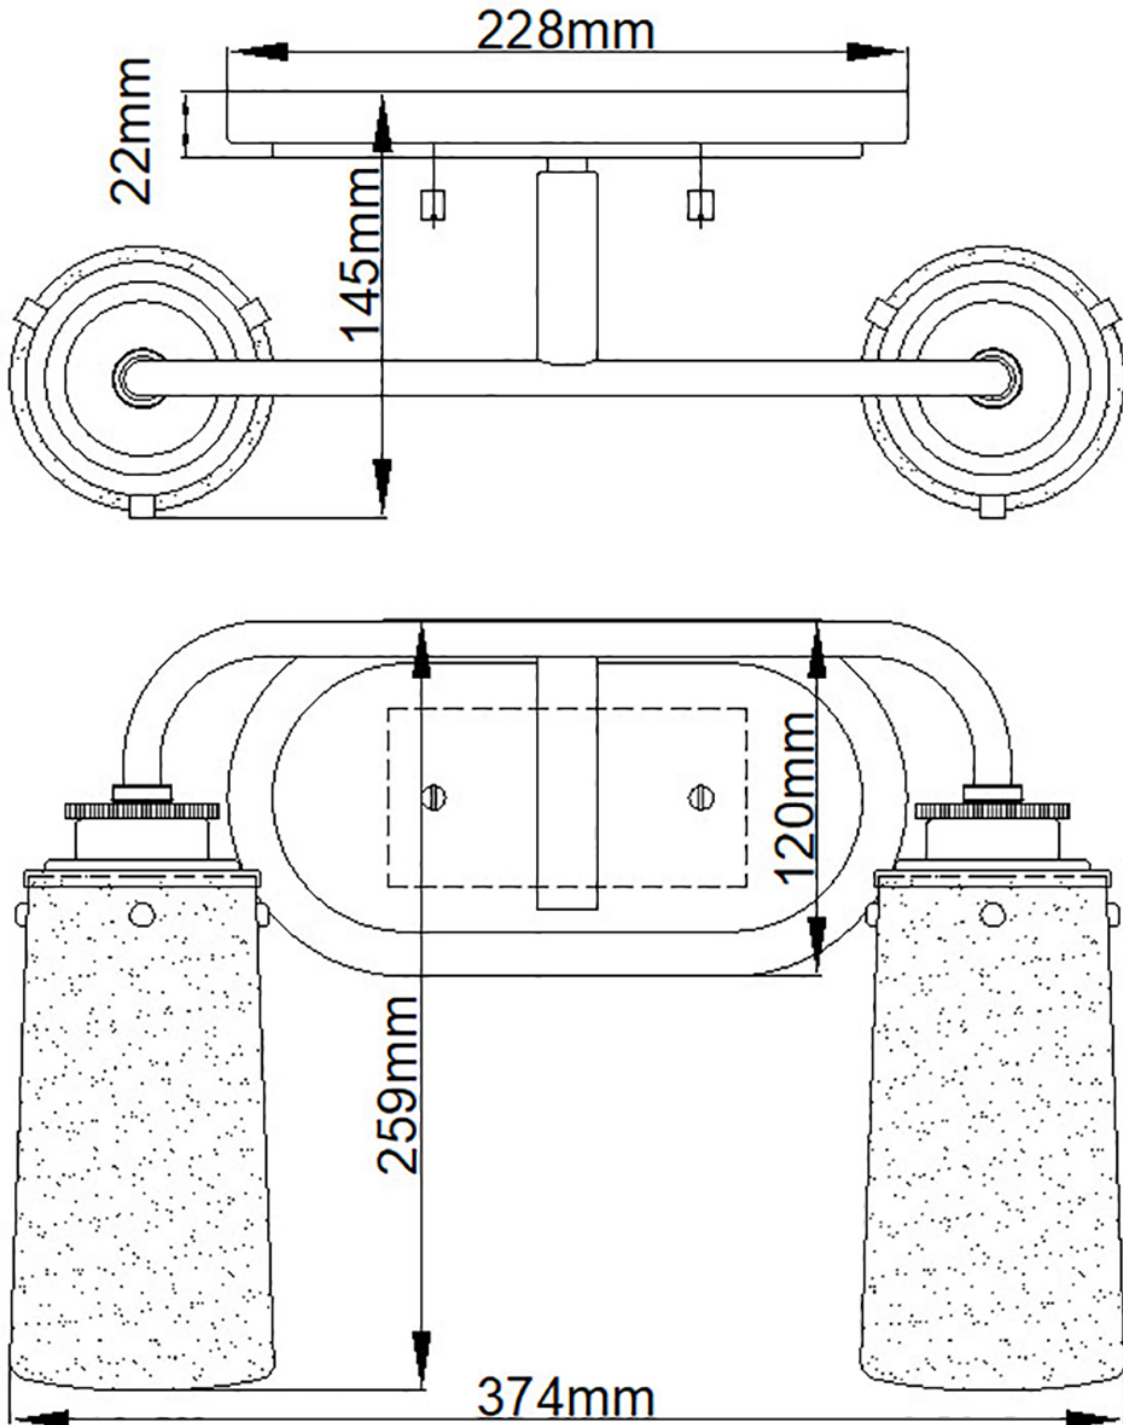

Quintiesse - QN-BRAELYN2-PC - Braelyn 2 Light Wall Light - Polished Chrome

**CONTACT**