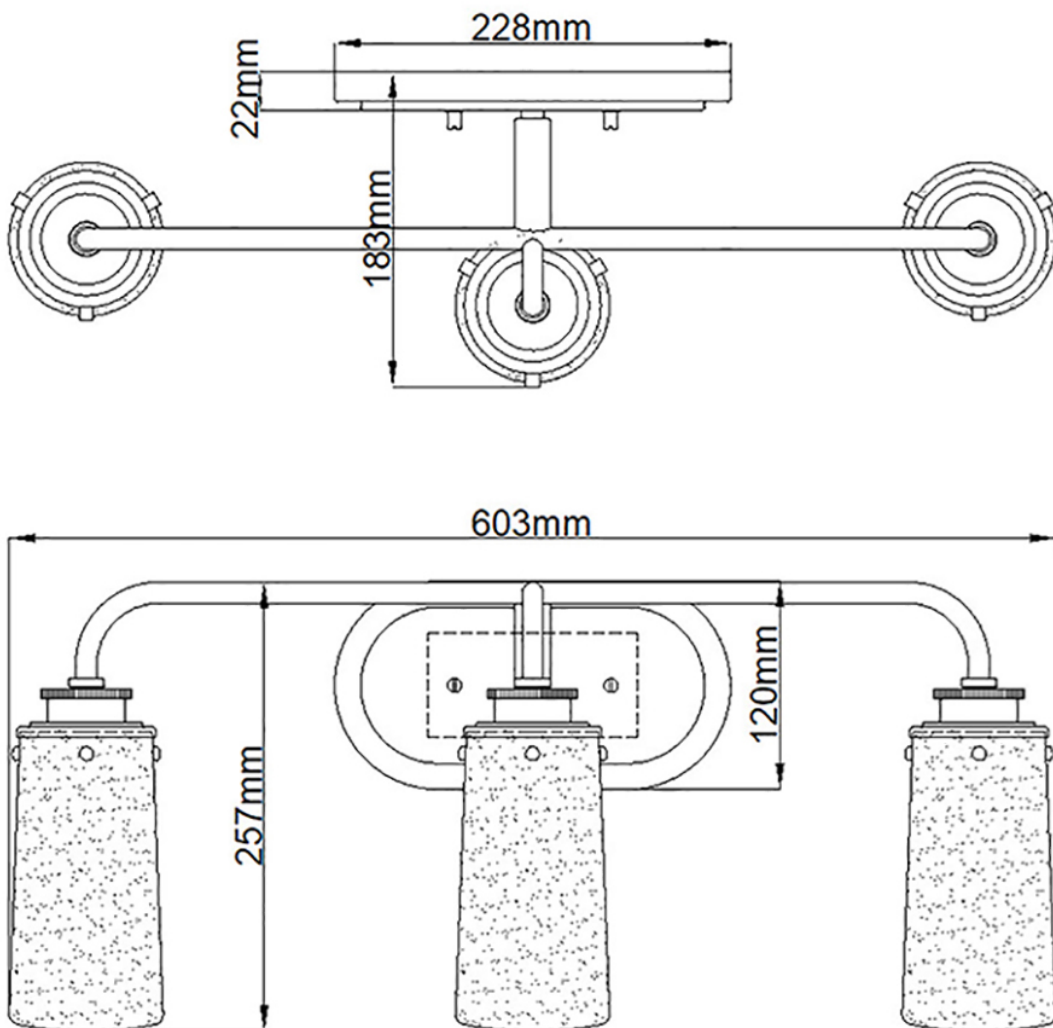

Quintiesse - QN-BRAELYN3-BB - Braelyn 3 Light Wall Light - Brushed Brass

CONTACT