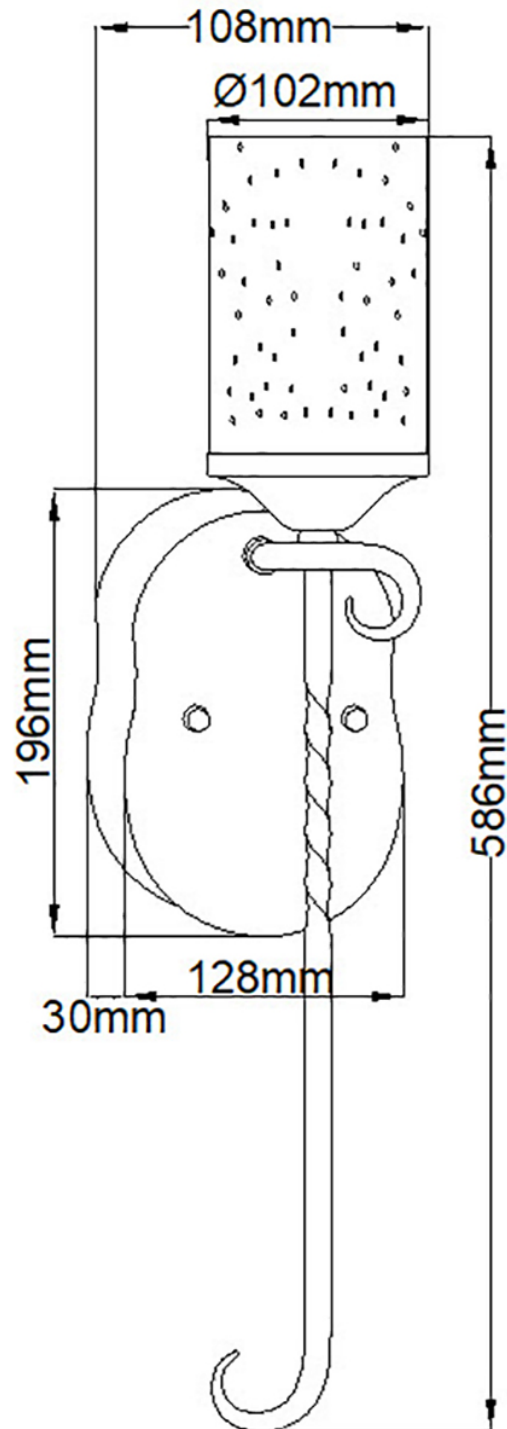

Elstead Lighting - Casa - HK-CASA1 - Black Clear Seeded Glass Wall Light

CONTACT